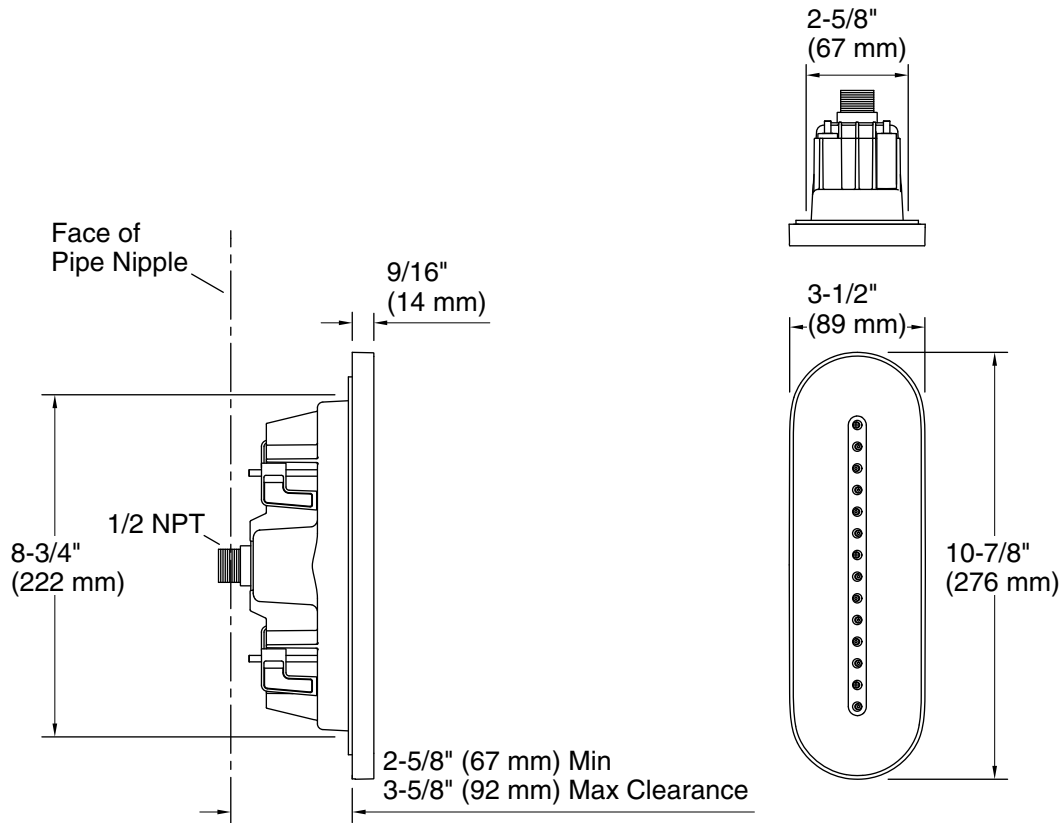

Features

- Oblong single-function linear body spray delivers 14 twirling Deep Massage streams, targeting sore muscles to ease away aches and pains.
- MasterClean™ sprayface features an easy-to-clean surface that withstands mineral buildup.
- Low-profile design complements any decor.
- 2.5 gpm (9.5 lpm) maximum flow rate at 45 psi (3.1 bar).
- ½" NPT connection.

Material

- Durable material construction.
- KOHLER finishes resist corrosion and tarnishing.

Installation

- Semi-recessed into wall.

Recommended Products/Accessories

K-23723 Faucet cleaner

Codes/Standards

ASME A112.18.1/CSA B125.1
DOE - Energy Policy Act 1992

Technical Information

All product dimensions are nominal.

Drain included: No

Notes

Install this product according to the installation instructions.