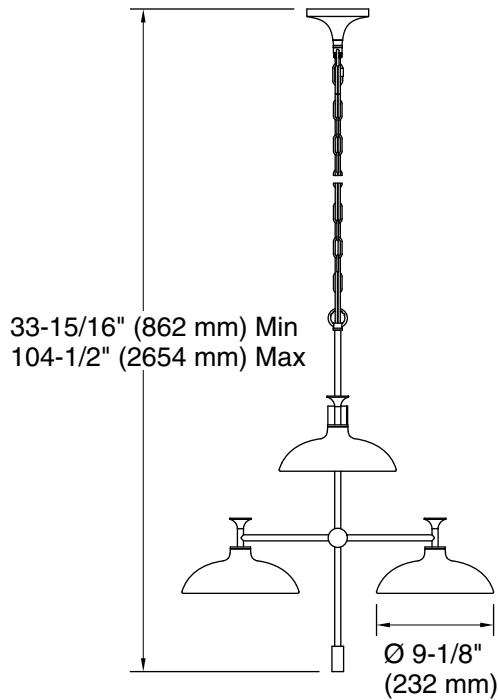

Required Electrical Service

One circuit required.

120 V, 60 Hz

Technical Information

All product dimensions are nominal.

Material: Steel, Aluminum, Glass

Number of Lights: 4

Lighting Type: Socket-based

Socket Type: E-12 Candelabra

Number of Shades: 4

Shade Type: Glass - clear

Hanging Type: Chain

Height: 35-1/4" (895 mm) - 89-1/4" (2267 mm)