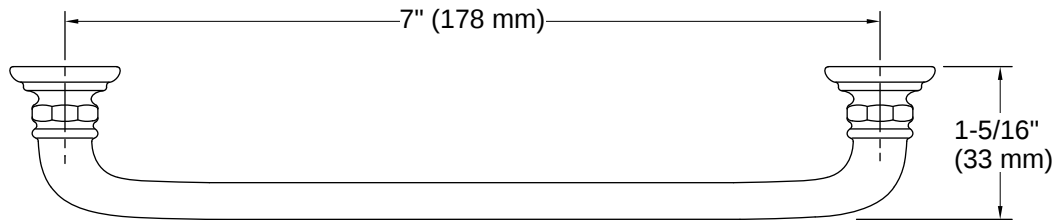

Installation Notes

Install this product according to the installation instructions.