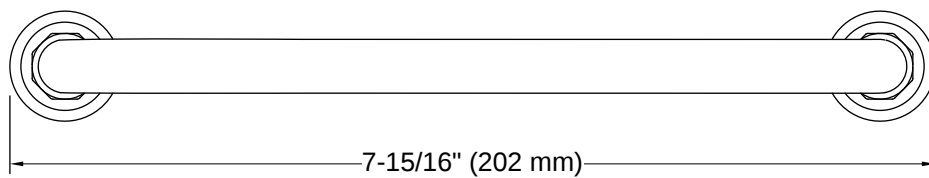

Installation Notes

Install this product according to the installation instructions.