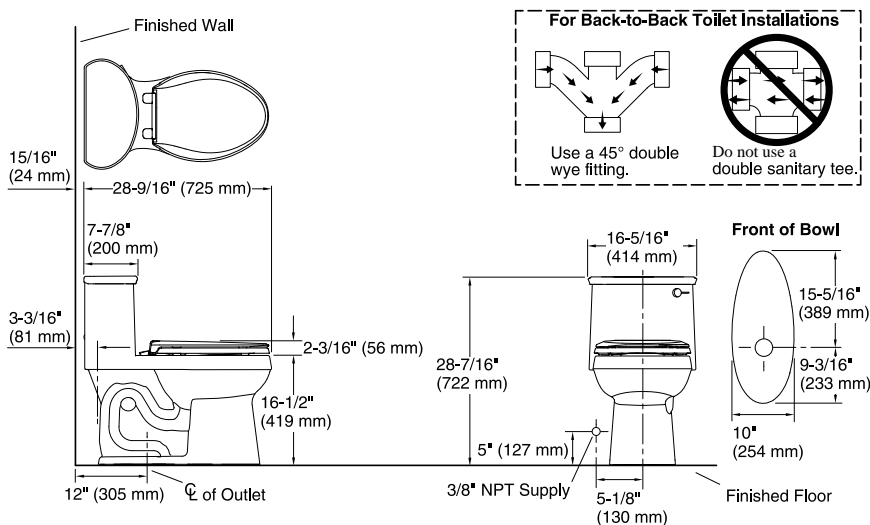

Technical Information

All product dimensions are nominal.

Toilet type:	Floor-mount
Waste Outlet:	Floor
Bowl shape:	Elongated
Flush type:	AquaPiston
Trap passageway:	2-1/8" (54 mm)
Water surface size:	11" x 7-3/4" (279 mm x 197 mm)
Rim to water surface:	6-1/16" (154 mm)
Rough-in:	12" (305 mm)
Seat-mounting holes:	5-1/2" (140 mm)

Notes

Install this product according to the installation instructions.

ADA, OBC, CSA B651 compliant when installed to the specific requirements of these regulations.

Plumbing codes may require elongated toilets and elongated, open-front seats in public bathrooms.

Accessibility standards may require controls to be located on the open side of the toilet.