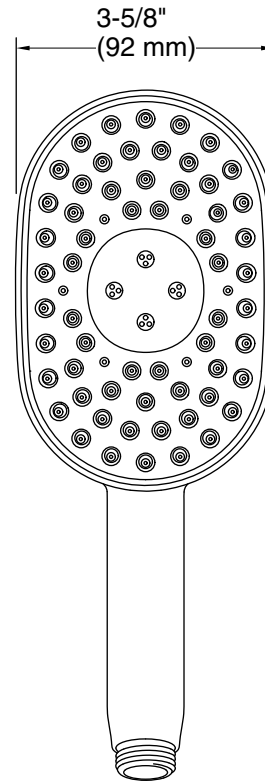

Features

- Multifunction handshower with advanced spray engine provides three spray experiences: Full Coverage with Katalyst technology, Deep Massage, and Cloud
- Full Coverage with Katalyst technology delivers a drenching spray experience, ideal for rinsing shampoo from hair
- Deep Massage streams twist and swirl, targeting sore muscles to ease away aches and pains
- Cloud spray experience restores with a thick cloud of silky, super-fine water droplets
- MasterClean™ sprayface features an easy-to-clean surface that withstands mineral buildup
- Optimized sprayface for maximum performance
- 2.5 gpm (9.5 lpm) maximum flow rate

Installation

- G 1/2 inlet connection
- Requires shower hose (sold separately)
- Bracket or slidebar required for wall-mount installation
- Deck-mount holder required for deck-mount installation

Recommended Products/Accessories

- K-9514 60" Shower Hose
- K-8593 72" Shower Hose
- K-26309 Wall-mount handshower holder
- K-26310 Wall-mount handshower holder with supply elbow and check valve
- K-26312 32-1/8" slidebar
- K-26313 40" slidebar
- K-26314 31-1/2" deluxe slidebar with integrated water supply
- K-23723 Faucet cleaner

Color	Code	Description
	CP	Polished Chrome
	BN	Vibrant® Brushed Nickel
	BL	Matte Black
	2MB	Vibrant® Brushed Moderne Brass

Technical Information

All product dimensions are nominal.

Handshower:

Rated maximum flow: 2.5 gal/min (9.5 l/min)
Pressure: 80 psi (5.5 bar)