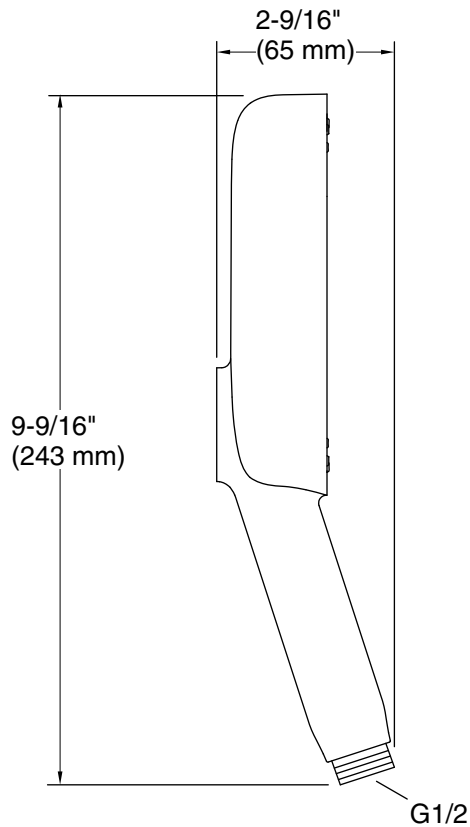

Installation

- G 1/2 inlet connection
- Requires shower hose (sold separately)
- Bracket or slidebar required for wall-mount installation
- Deck-mount holder required for deck-mount installation

Recommended Products/Accessories

Color	Code	Description
	CP	Polished Chrome
	BN	Vibrant® Brushed Nickel
	BL	Matte Black
	2MB	Vibrant® Brushed Moderne Brass

Technical Information

All product dimensions are nominal.

Handshower:

Rated maximum flow: 2.5 gal/min (9.5 l/min)
Pressure: 80 psi (5.5 bar)