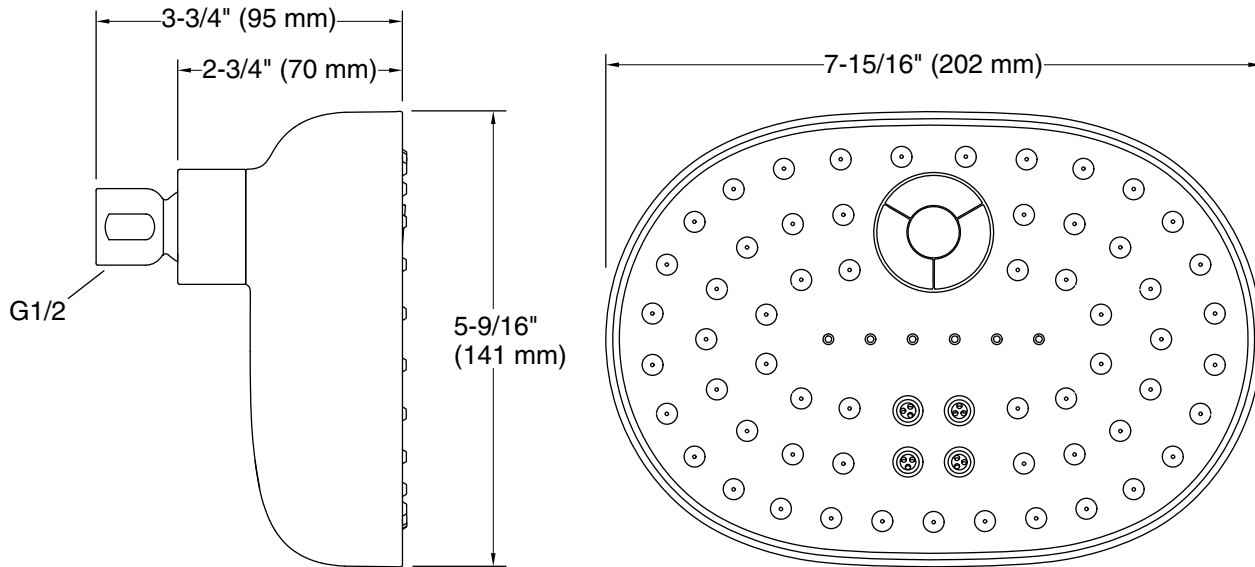

### Installation

- 1/2 -14 NPT connection
- Wall-mount
- Shower arm and flange sold separately

### Technical Information

All product dimensions are nominal.