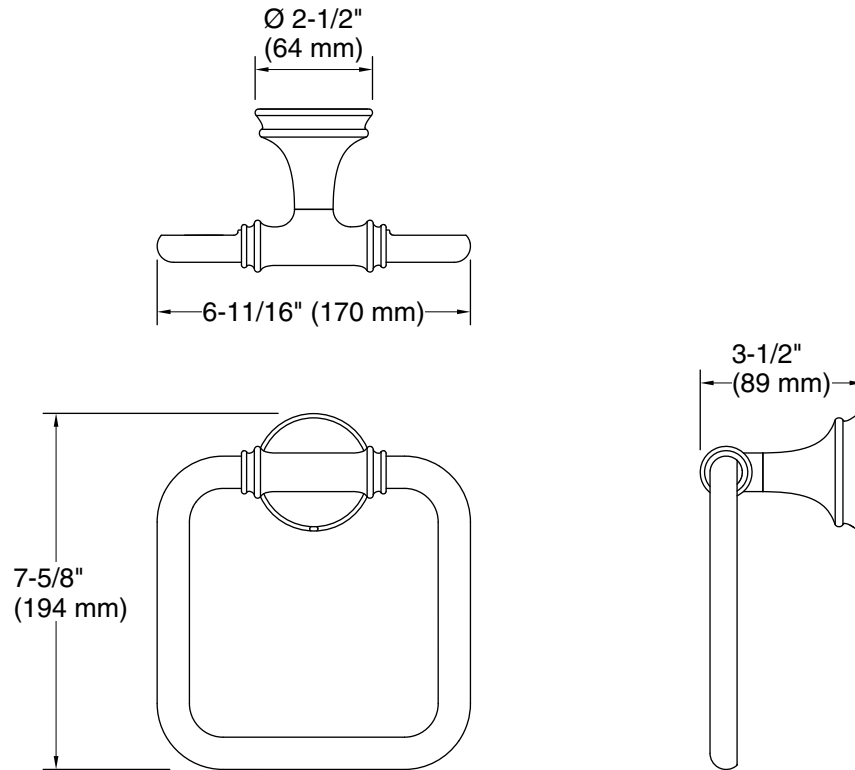

K-31507-TA bath towel with Tatami weave, 30" x 58"

K-31507-TE bath towel with Terry weave, 30" x 58"

K-31507-TX bath towel with Textured weave, 30" x 58"

Included Components

Additional Components:

Installation template

Technical Information

All product dimensions are nominal.

Material: Zinc

Notes

Install this product according to the installation instructions.