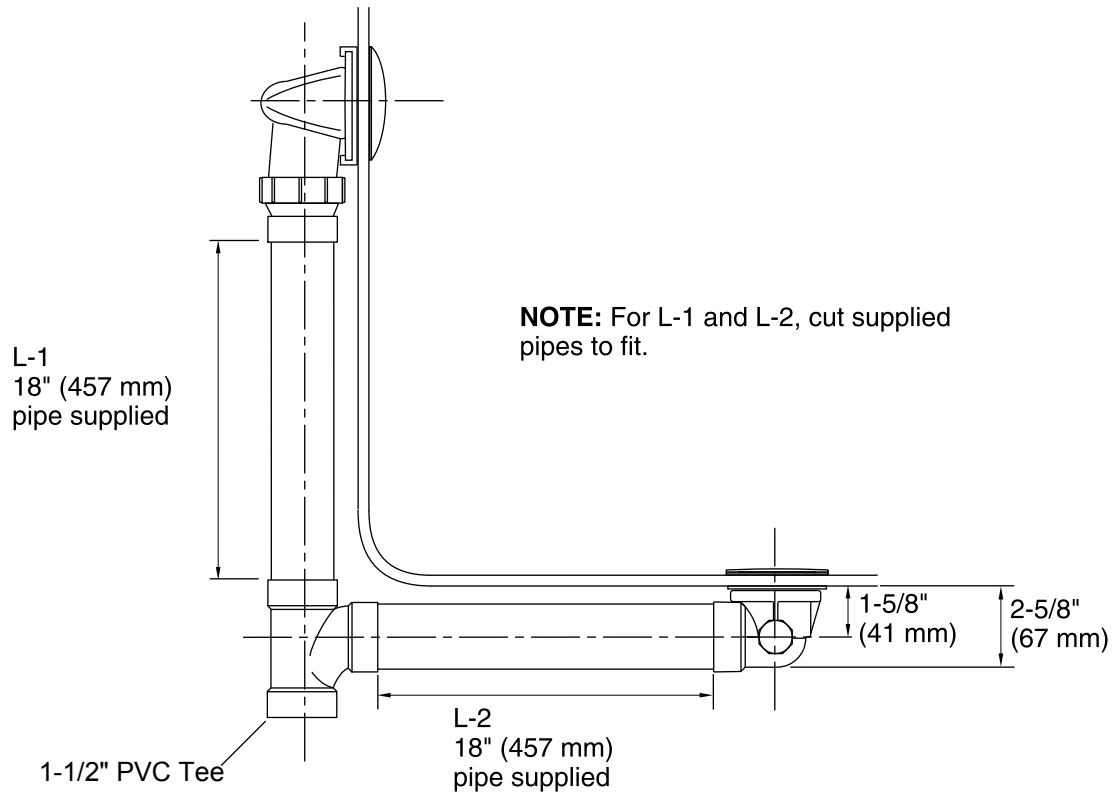

Features

- No internal linkages, reducing the chance of clogs in the overflow pipe.
- Ball-joint construction for easy installation.
- Includes toe-activated closing, and PVC tee and pipe.
- For use with Elevance™, Archer™, Underscore®, Rêve™, and Parity™ baths and whirlpools.

Material

- Schedule 40 PVC with metal overflow cover.
- KOHLER finishes resist corrosion and tarnishing.

Installation

- Above- or through-the-floor.

Codes/Standards

None Applicable

KOHLER® Faucet Lifetime Limited Warranty

See website for detailed warranty information.

Technical Information

All product dimensions are nominal.