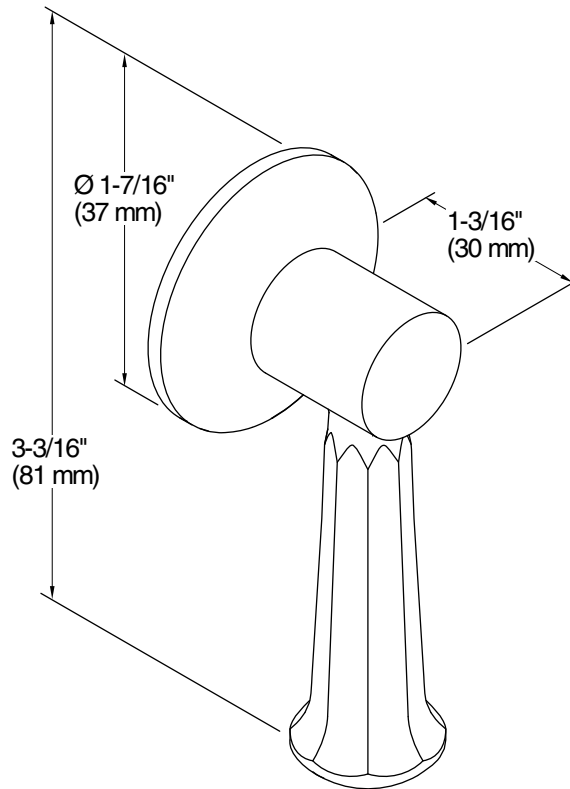

Technical Information

All product dimensions are nominal.

Material: Stainless Steel