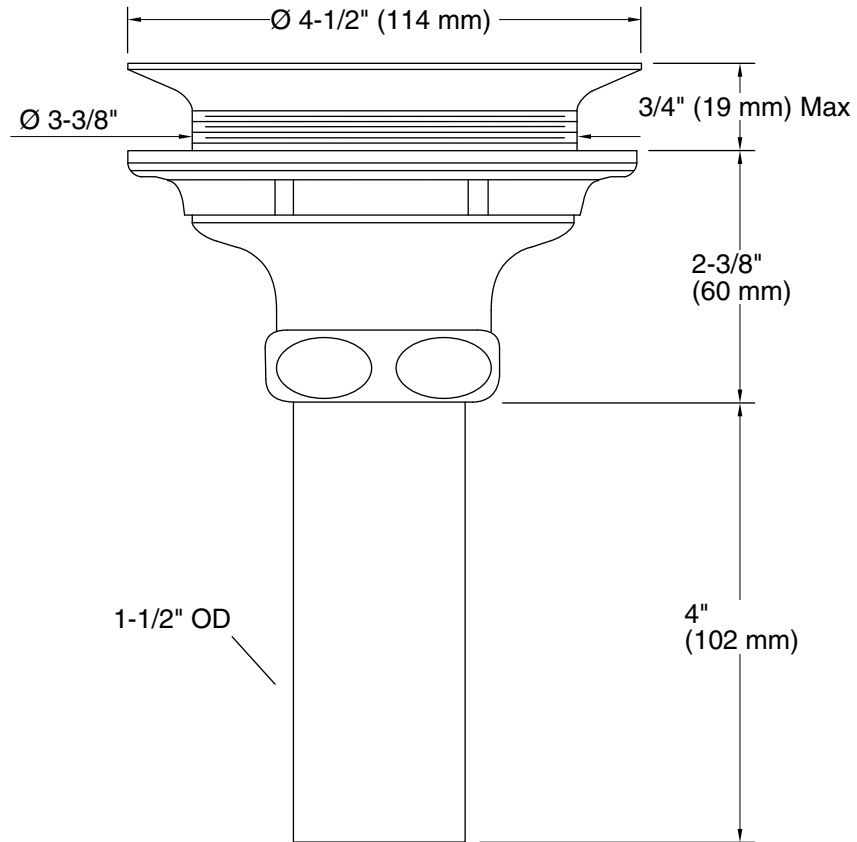

Features

- For sink installations with 3-1/2" (89 mm) or 4" (102 mm) outlet.
- Quick-locking installation system.
- 1-1/2" (38 mm) diameter connection and brass 4" (102 mm) tailpiece.
- Combines with the K-8803 sink basket strainer (sold separately).

Codes/Standards

ASME A112.18.2/CSA B125.2

KOHLER® One-Year Limited Warranty

See website for detailed warranty information.

Available Colors/Finishes

Color tiles intended for reference only.

Color	Code	Description
	CP	Polished Chrome
	PB	Vibrant® Polished Brass
	2BZ	Oil-Rubbed Bronze
	96	Biscuit

Technical Information

All product dimensions are nominal.

Notes

Install this product according to the installation guide.