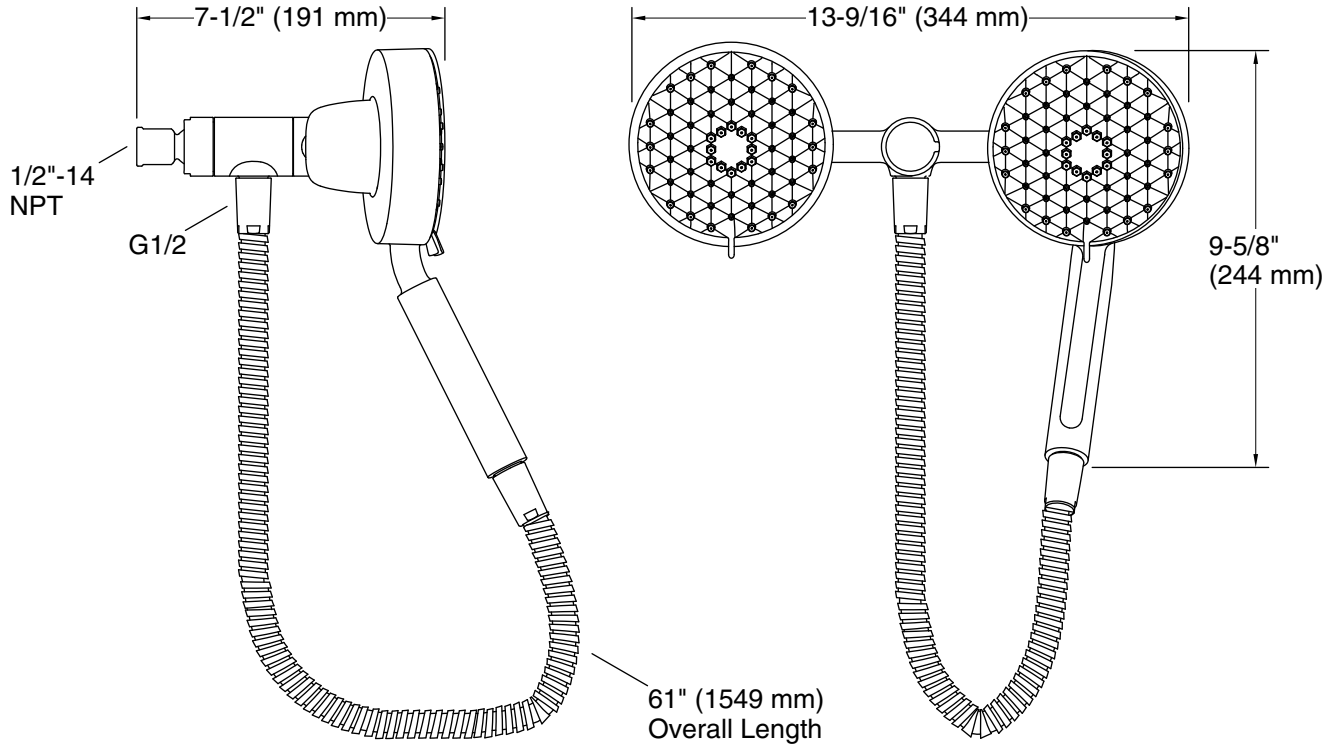

### Features

- Multifunction showerhead and handshower each have advanced spray engines to provide three experiences: wide coverage, intense drenching, and targeted spray
- Wide coverage spray produces an encompassing spray for everyday use
- Intense drenching spray delivers a forceful spray ideal for rinsing shampoo from hair
- Targeted spray is a focused stream for targeting sore muscles or use as a utility spray
- Pause feature temporarily pauses water flow to conserve water while you lather, shave, or shampoo
- MasterClean™ sprayface features an easy-to-clean surface that withstands mineral buildup
- 1.75 gpm (6.6 lpm) maximum flow rate at 45 psi (3.1 bar)
- Box includes: Showerhead, handshower, 60" (1524 mm) metal hose

### Installation

- Shower arm and flange sold separately

### Included Components

Additional Components:  
60" metal hose

### Technical Information

All product dimensions are nominal.