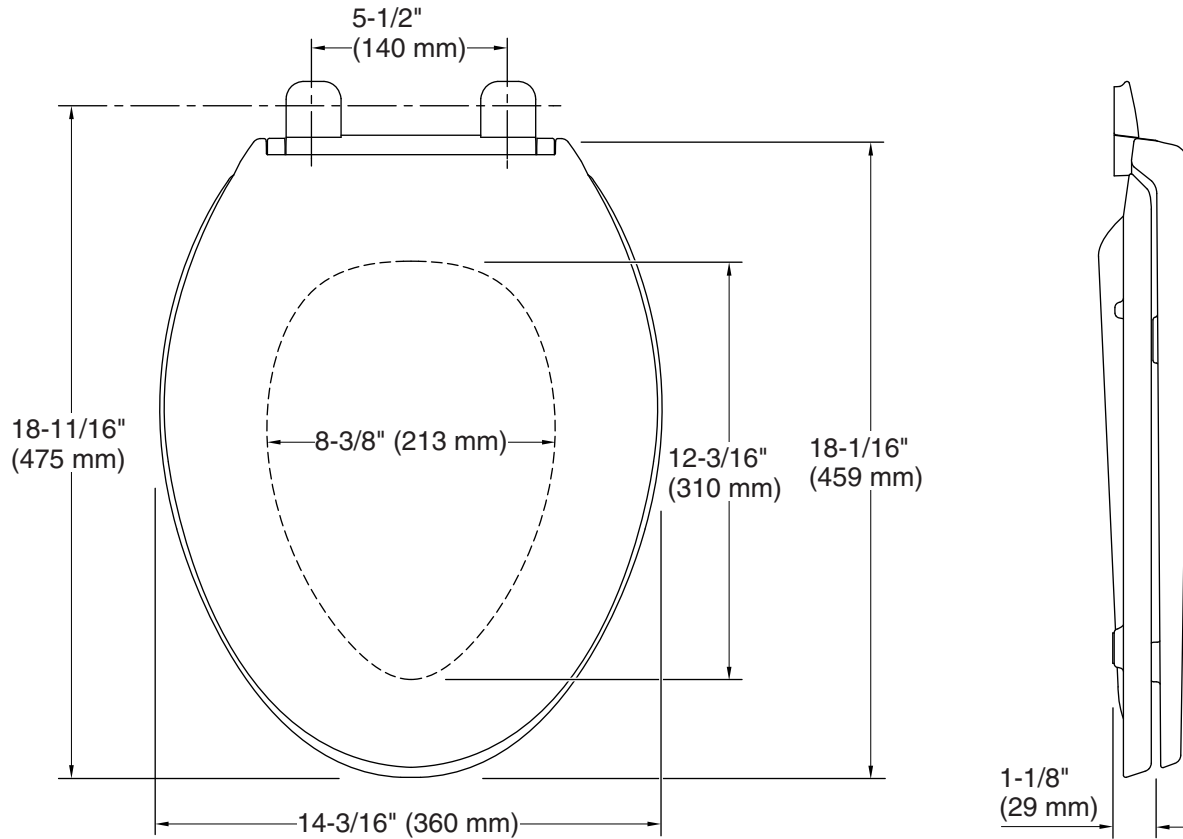

### Technical Information

All product dimensions are nominal.

Seat shape type: Elongated  
Seat front type: Closed-front  
Seat-mounting holes: 5-1/2" (140 mm)