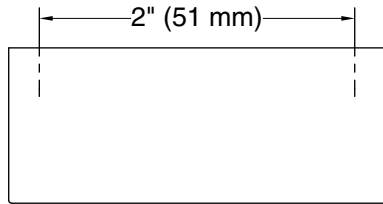

Technical Information

All product dimensions are nominal.

Installation Type: Cabinet mount

Material: Zinc

Notes

Install this product according to the installation instructions.