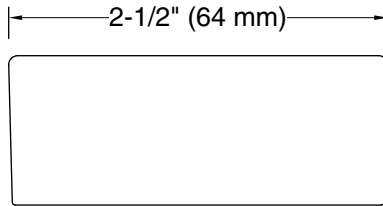

Technical Information

All product dimensions are nominal.

Installation Type: Cabinet mount

Material: Zinc

Notes

Install this product according to the installation instructions.