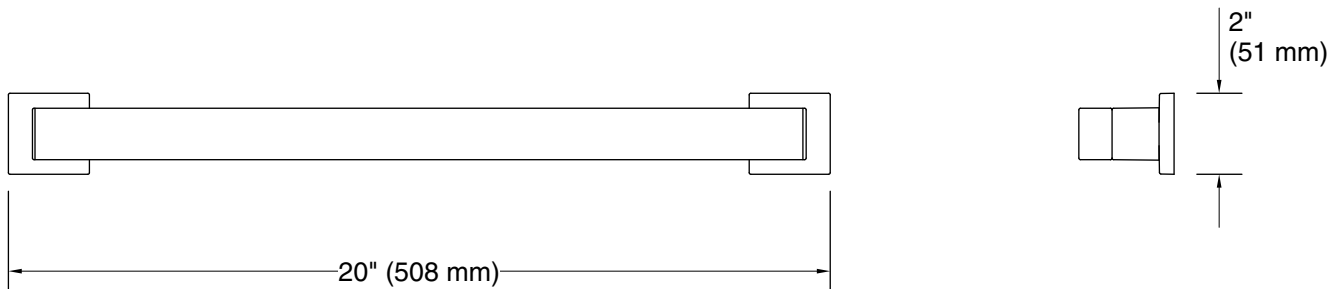

Features

- 18" (457 mm) bar
- Provides minimum 300 lb load capacity
- Coordinates with other products in the Square collection

Material

- Premium metal construction for durability and reliability
- KOHLER finishes resist corrosion and tarnishing

Technical Information

All product dimensions are nominal.

Installation Type: Wall-mount

Material: Zinc, Stainless Steel

Notes

Install this product according to the installation instructions.

WARNING: Risk of personal injury. The wall plates on the grab bar must be mounted to a brace between the wall studs. This will ensure that the weight of the user is adequately supported.