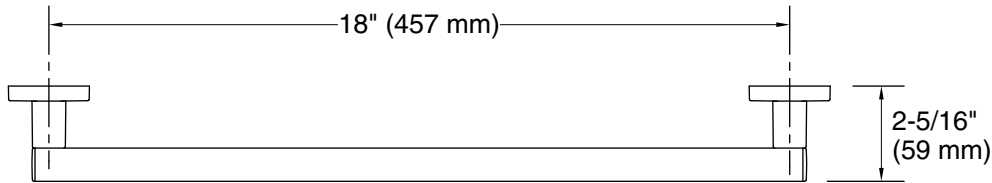

Features

- 18" (457 mm) bar
- Provides minimum 300 lb load capacity
- Coordinates with other products in the Square collection

Material

- Premium metal construction for durability and reliability
- KOHLER finishes resist corrosion and tarnishing

Technical Information

All product dimensions are nominal.

Installation Type: Wall-mount

Material: Zinc, Stainless Steel

Notes

Install this product according to the installation instructions.

WARNING: Risk of personal injury. The wall plates on the grab bar must be mounted to a brace between the wall studs. This will ensure that the weight of the user is adequately supported.