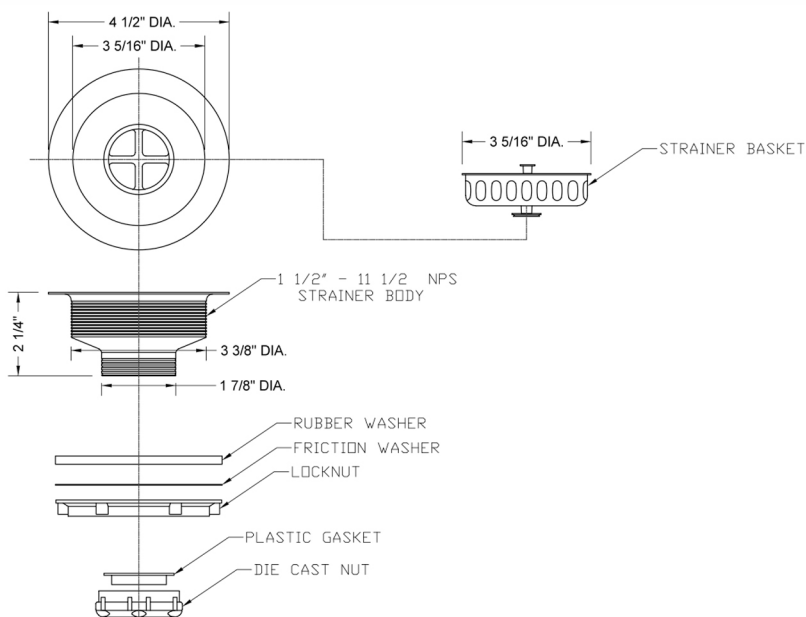

COMPLIANCES:

Complies with: ASME A112.18.2-2015/CSA B125.2-15