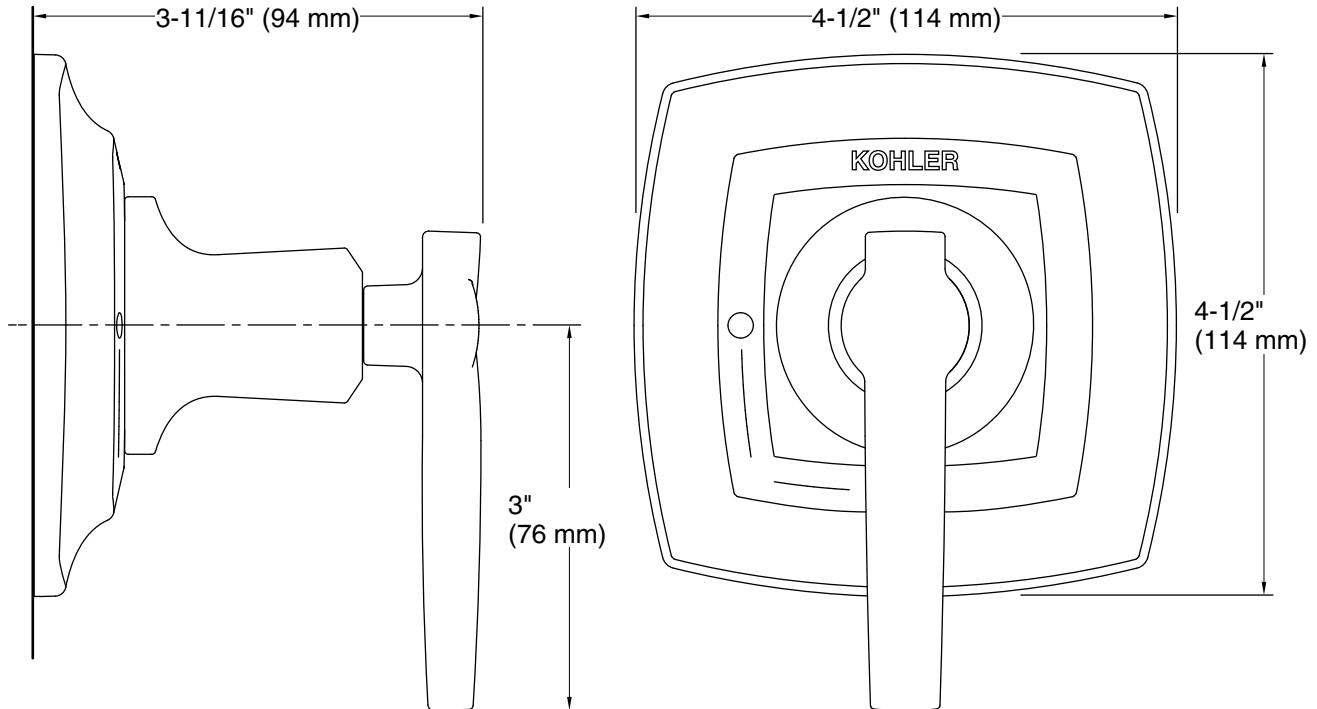

Features

- Includes faceplate with handle
- Single handle controls flow to outlets
- When used with K-728 Series MasterShower® diverter valves, handle controls flow to two or three outlets individually or any two outlets at a time
- When used with K-737 Series MasterShower diverter valves, handle controls flow to two or three outlets individually or only one outlet at a time.
- Valve (not supplied) can be configured on site for 2- or 3-outlet operation
- 360° handle rotation with three-outlet operation
- 120° handle rotation with two-outlet operation
- Complements Margaux faucets and accessories

Technical Information

All product dimensions are nominal.

Handshower:

Rated maximum flow: 0 gal/min (0 l/min)

Notes

Install this product according to the installation instructions.

ADA, OBC, CSA B651 compliant when installed to the specific requirements of these regulations.