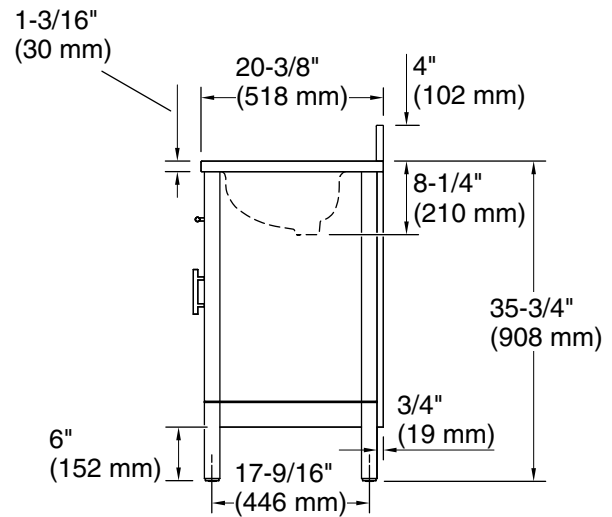

Technical Information

All product dimensions are nominal.

Lighting included: No

Notes

Install this product according to the installation instructions.