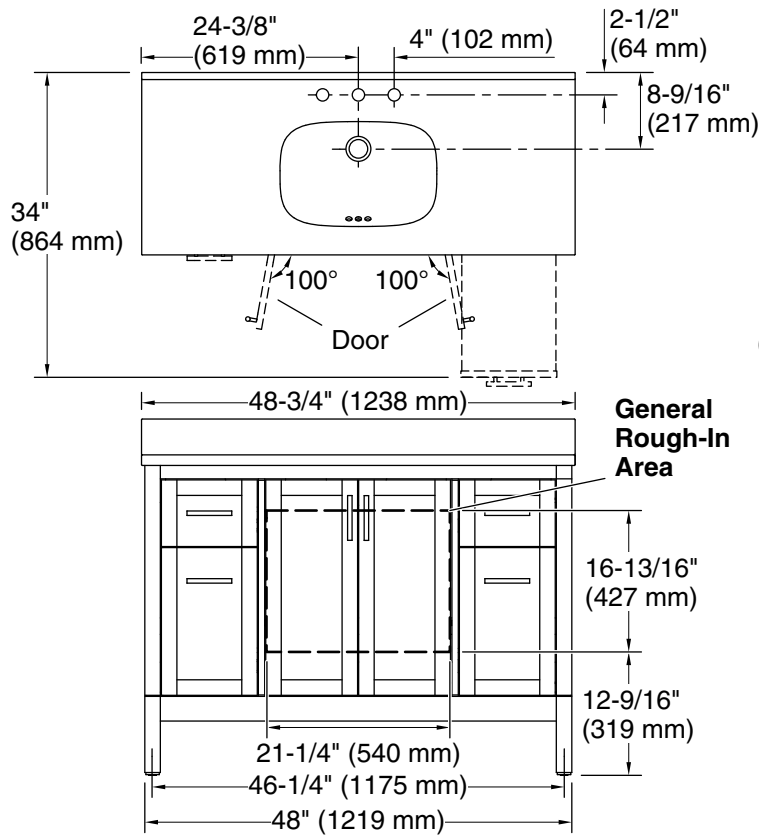

Technical Information

All product dimensions are nominal.

Lighting included: No

Notes

Install this product according to the installation instructions.