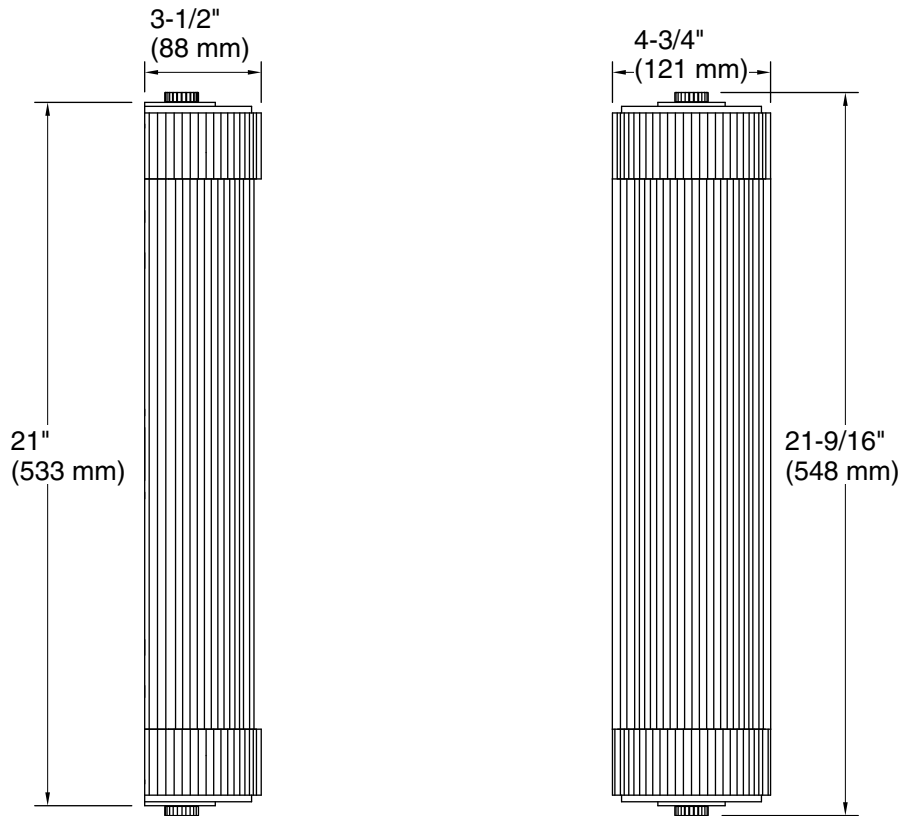

Features

- Scalloped metal details are juxtaposed against a delicate matte ribbed glass shade for dramatic elegance
- A great piece for almost any space — master bathroom, guest bathroom, hallway, or bedside
- Requires two candelabra base (E12) light bulbs, works best with B9 bulbs (sold separately)
- Suitable for damp locations, per UL 1598
- Includes installation hardware

Required Electrical Service

One circuit required.

Lights: 120 V, 60 Hz

Technical Information

All product dimensions are nominal.

Installation Type: Ceiling-mount

Material: Steel, Brass, Glass

Number of Lights: 2