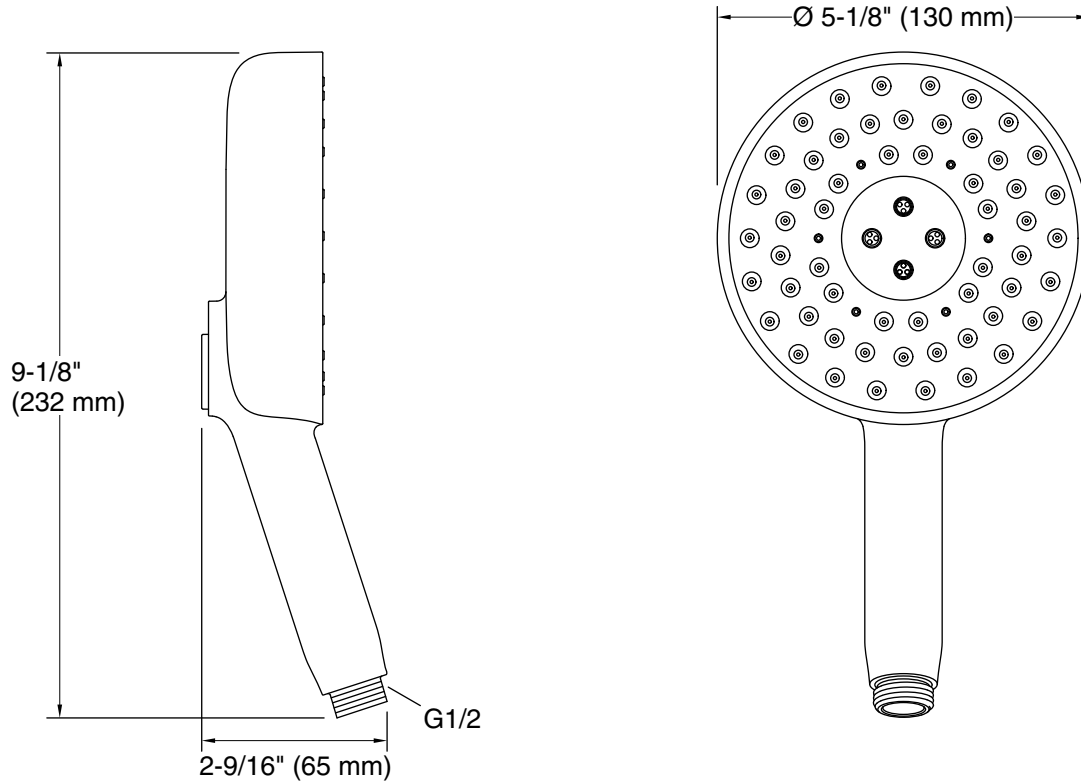

### Installation

- G 1/2 inlet connection
- Requires shower hose (sold separately)
- Bracket or sidebar required for wall-mount installation
- Deck-mount holder required for deck-mount installation

### Recommended Products/Accessories

- K-9514 60" Shower Hose
- K-8593 72" Shower Hose
- K-26309 Wall-mount handshower holder
- K-26310 Wall-mount handshower holder with supply elbow and check valve
- K-26312 32-1/8" sidebar
- K-26313 40" sidebar
- K-26314 31-1/2" deluxe sidebar with integrated water supply

### Technical Information

All product dimensions are nominal.