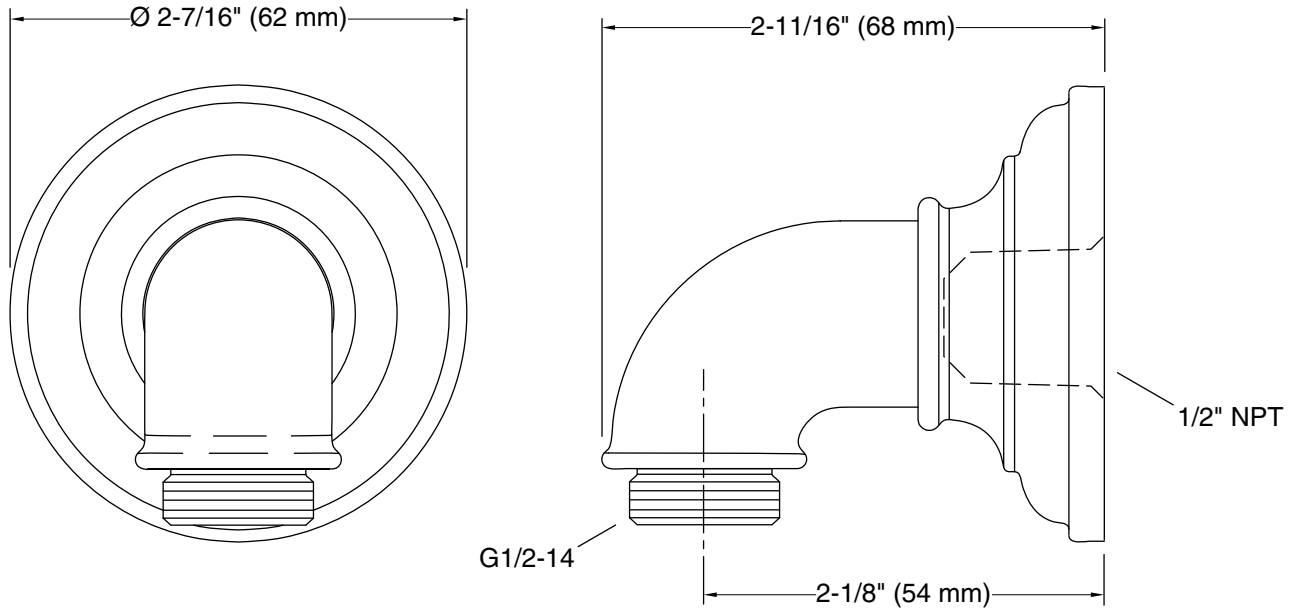

Technical Information

All product dimensions are nominal.

Spout:

Notes

Install this product according to the installation instructions.