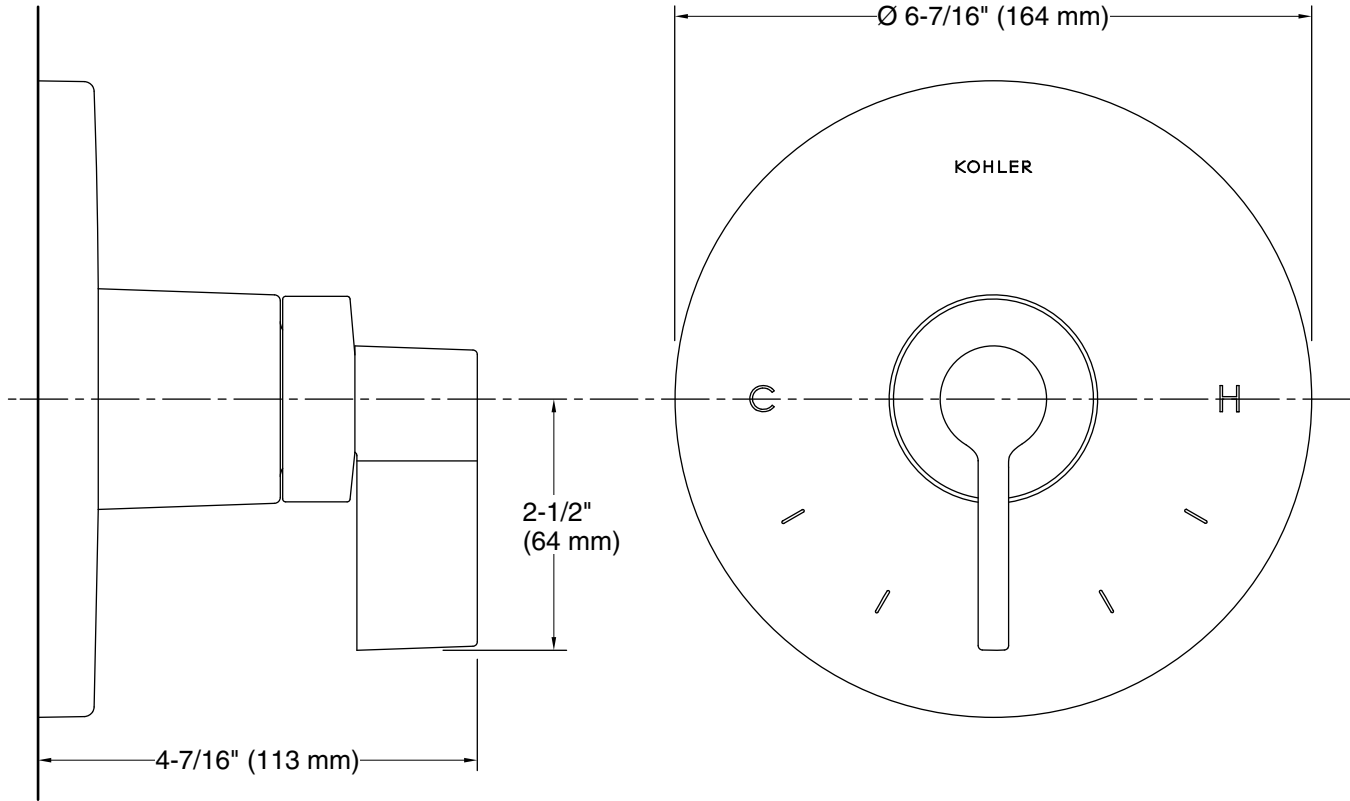

**Technical Information**

All product dimensions are nominal.

Drain included: No

**Handshower:**

Rated maximum flow: 0 gal/min (0 l/min)

**Notes**

Install this product according to the installation instructions.