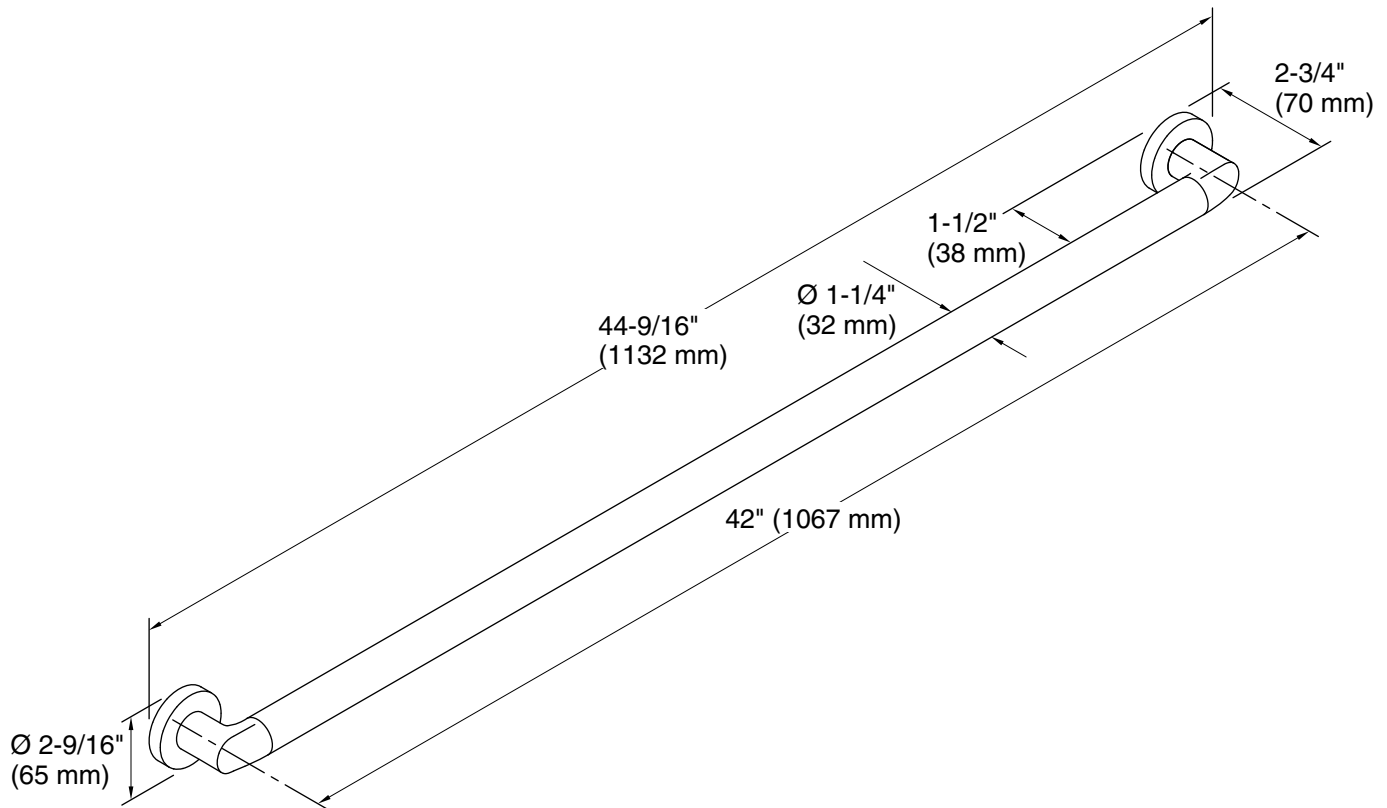

## Technical Information

All product dimensions are nominal.

Installation Type: Wall-mount

Material: Stainless Steel, Zinc