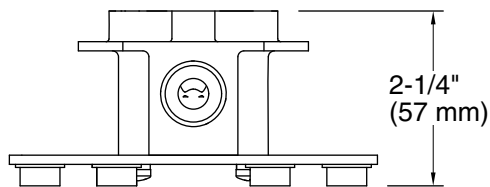

Technical Information

All product dimensions are nominal.

Notes

Install this product according to the installation guide.

Adequate floor support is required. The wood support must be a minimum of 2" (51 mm) thick by 6" (152 mm) wide. 2x6 lumber is NOT adequate for this application.

Concrete can be used as the floor support.

Requires 3/16" masonry drill bit and six 1/4" x 1-3/4" concrete screws, not included.