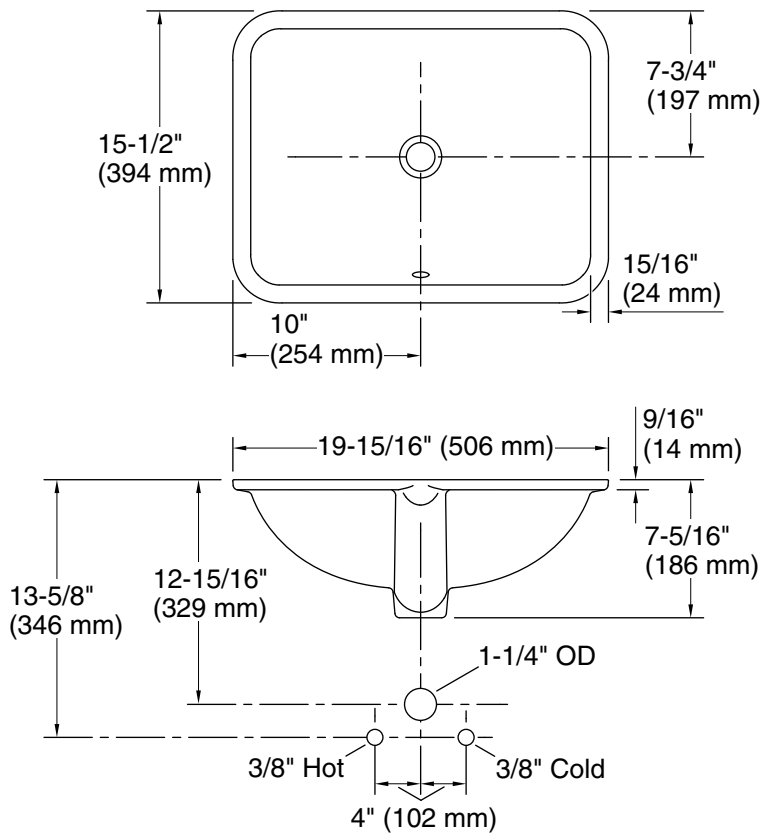

Sartorial™ Herringbone Caxton® Rectangle Bathroom sink K-29471-HD1

Technical Information

All product dimensions are nominal.

Installation: Undermount

Notes

Install this product according to the installation instructions.

NOTICE: Countertop manufacturer or cutter must use the cut-out template provided with the product, or a current one provided by Kohler Co. (call 1-800-4-KOHLER). Kohler Co. is not responsible for cutout errors when the incorrect cut-out template is used.

ADA, CSA B651 compliant when installed to the specific requirements of these regulations.