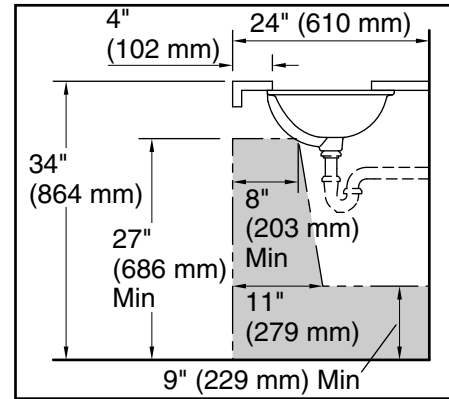

Recommended ADA Installation

Technical Information

All product dimensions are nominal.

Installation: Undermount

Notes

Install this product according to the installation instructions.

NOTICE: Countertop manufacturer or cutter must use the cut-out template provided with the product, or a current one provided by Kohler Co. (call 1-800-4-KOHLER). Kohler Co. is not responsible for cutout errors when the incorrect cut-out template is used.