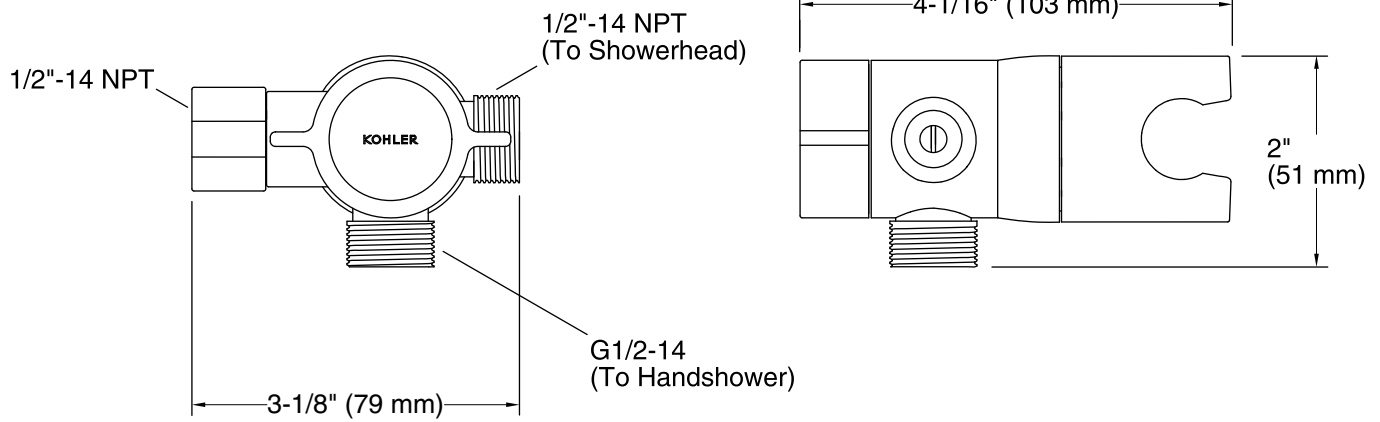

Technical Information

All product dimensions are nominal.

Notes

Install this product according to the installation guide.