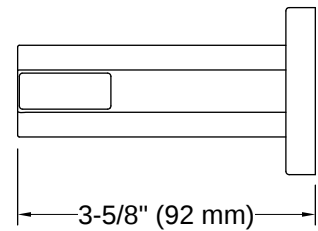

Installation Notes

Install this product according to the installation instructions.

CAUTION: Risk of personal injury. Do not install these products in any area where they are likely to be used inadvertently as a grab bar or support bar. These products are not designed or intended for use as a grab bar or support bar.