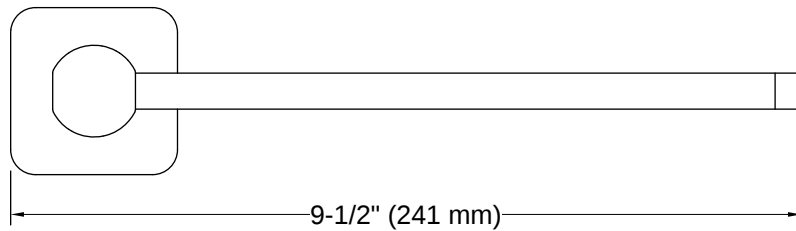

Installation Notes

Install this product according to the installation instructions.

CAUTION: Risk of personal injury. Do not install these products in any area where they are likely to be used inadvertently as a grab bar or support bar. These products are not designed or intended for use as a grab bar or support bar.