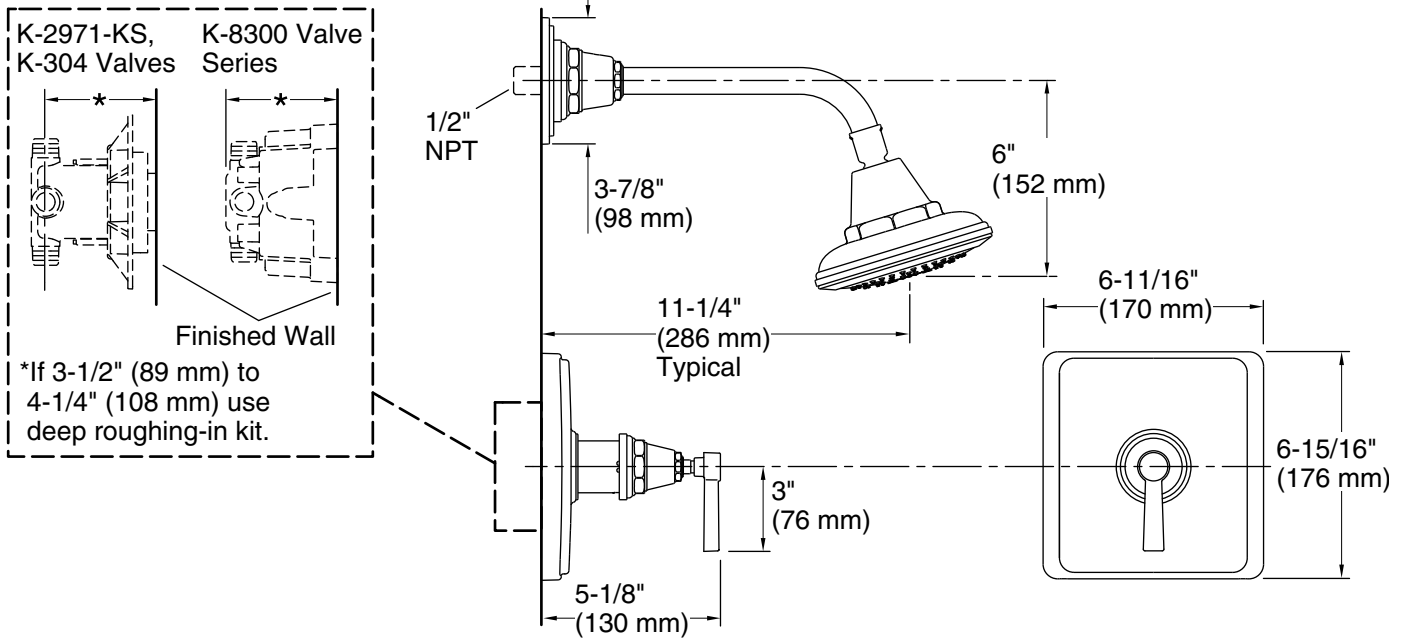

Technical Information

All product dimensions are nominal.

Drain included: No

Showerhead/Body Spray:

Rated maximum flow: 2.5 gal/min (9.5 l/min)

Pressure: 80 psi (5.5 bar)

Notes

Install the product according to the installation guide.

NOTICE: Risk of product damage. Long screws for installing trim can damage the K-2971-KS valve. Consult the trim installation guide to verify if the thin wall installation kit (88526) is needed.