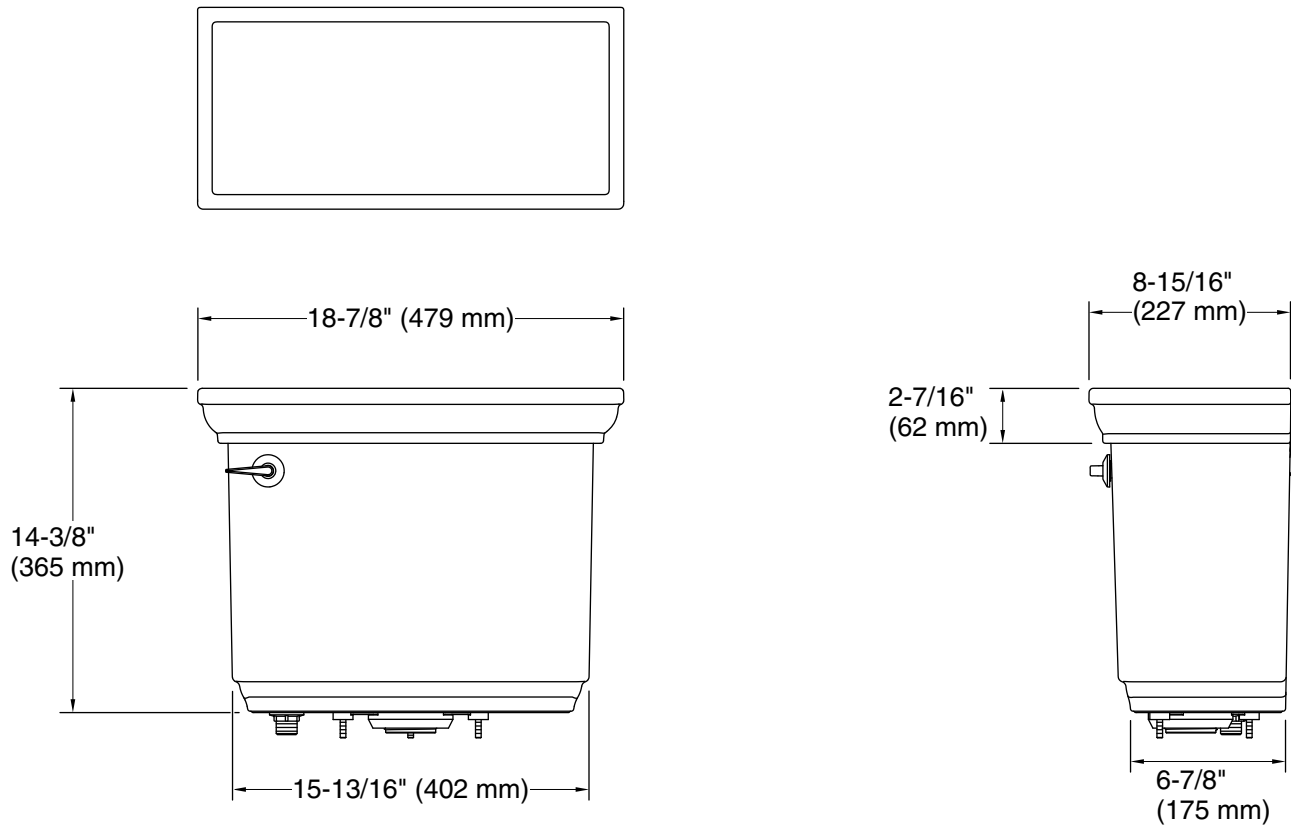

	0	White
	96	Biscuit

Technical Information

All product dimensions are nominal.

Toilet type: Bowl-mount

Flush type: AquaPiston

Water Consumption

Full: 1.28 gpf (4.8 lpf)

Fixture Supply Requirements