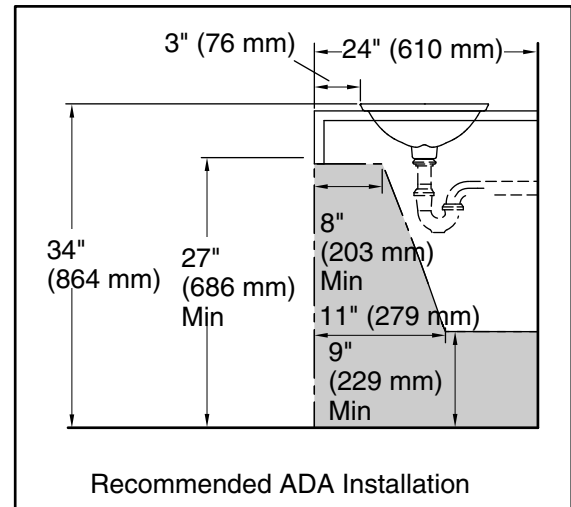

Color	Code	Description
-------	------	-------------

7

Black Black™

Sartorial™ Herringbone Carillon® Rectangle Wading Pool®

Vessel bathroom sink
K-75749-HD2

Technical Information

All product dimensions are nominal.

Bowl configuration:	Single
Installation:	Drop-in, Vessel
Bowl area (Only):	Length: 21-1/8" (536 mm) Width: 14-9/16" (370 mm) Bowl depth: 4-1/8" (105 mm) Water depth: 4-1/8" (105 mm)
Drain hole:	1-13/16" (46 mm)
Template:	1242828, required, included