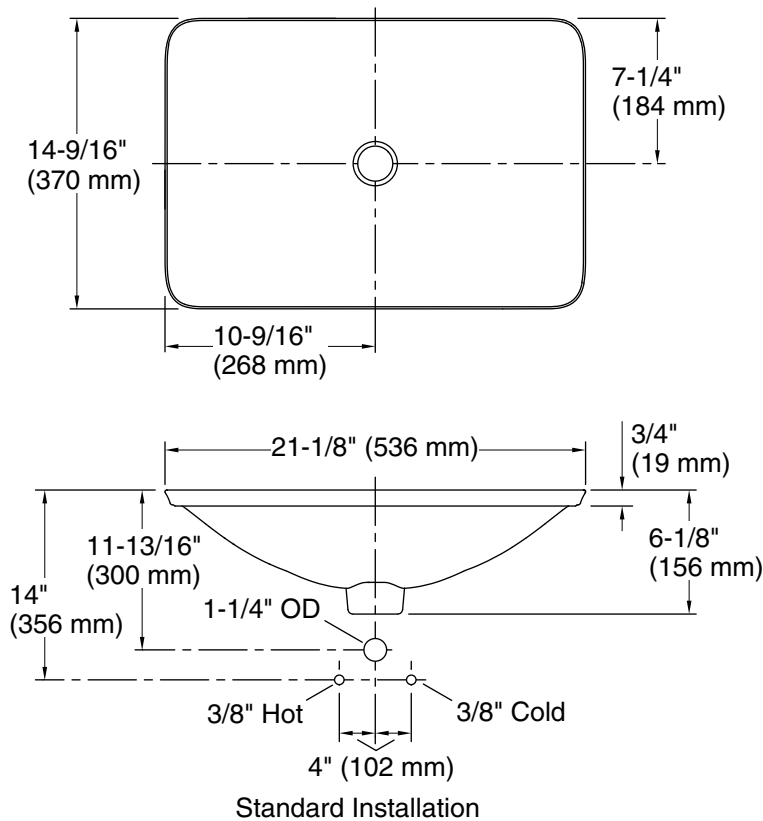

Sartorial™ Herringbone Carillon® Rectangle Wading Pool®

Vessel bathroom sink
K-75749-HD2

Features

- Decorated with a textural Herringbone design on Black background.
- Rectangular basin with subtle lift at edges.
- Wading pool design accommodates a wide variety of faucets.
- No faucet holes; requires wall- or counter-mount faucet.
- 21-1/8" x 14-9/16" rectangle.
- Without overflow.

Color	Code	Description
-------	------	-------------

7

Black Black™

Sartorial™ Herringbone Carillon® Rectangle Wading Pool®

Vessel bathroom sink
K-75749-HD2

Technical Information

All product dimensions are nominal.

Bowl configuration:	Single
Installation:	Drop-in, Vessel
Bowl area (Only):	Length: 21-1/8" (536 mm) Width: 14-9/16" (370 mm) Bowl depth: 4-1/8" (105 mm) Water depth: 4-1/8" (105 mm)
Drain hole:	1-13/16" (46 mm)
Template:	1242828, required, included