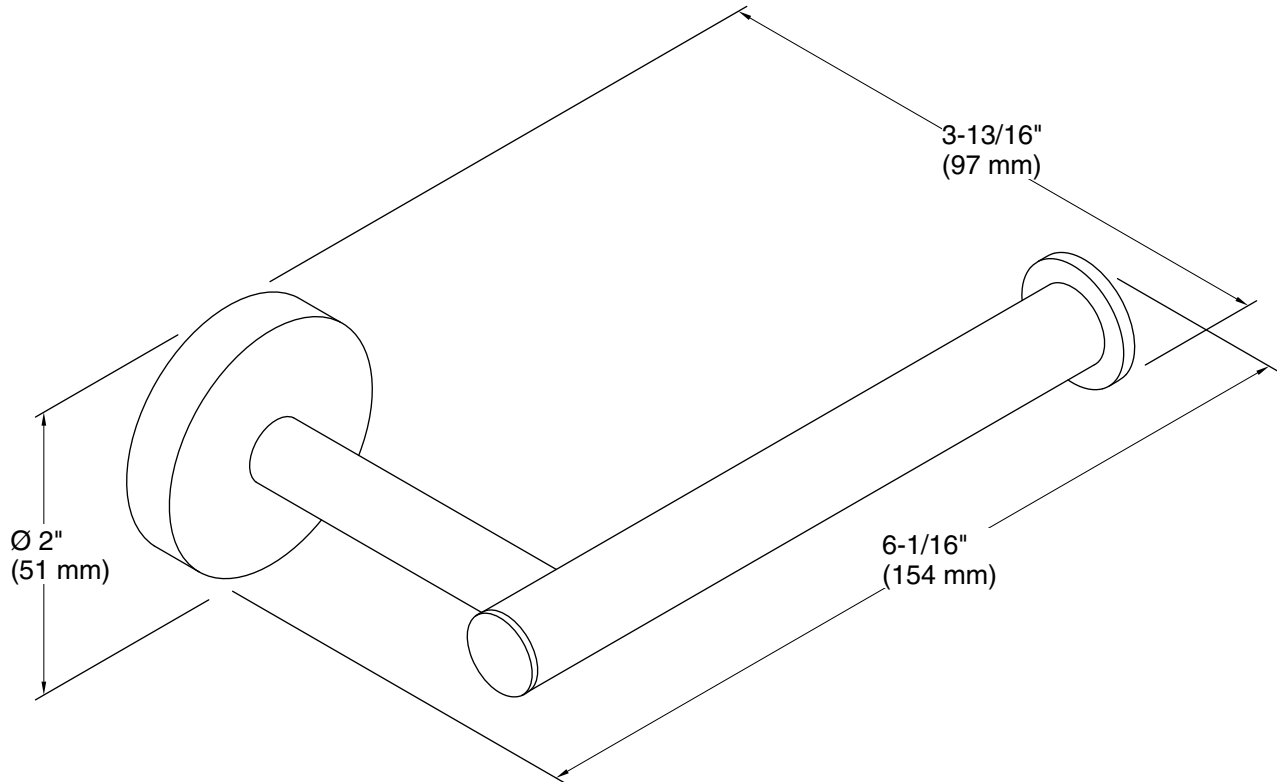

Technical Information

All product dimensions are nominal.

Material: Zinc

Notes

Install this product according to the installation instructions.

CAUTION: Risk of personal injury. Do not install these products in any area where they are likely to be used inadvertently as a grab bar or support bar. These products are not designed or intended for use as a grab bar or support bar.

ADA compliant when installed to the specific requirements of these regulations.