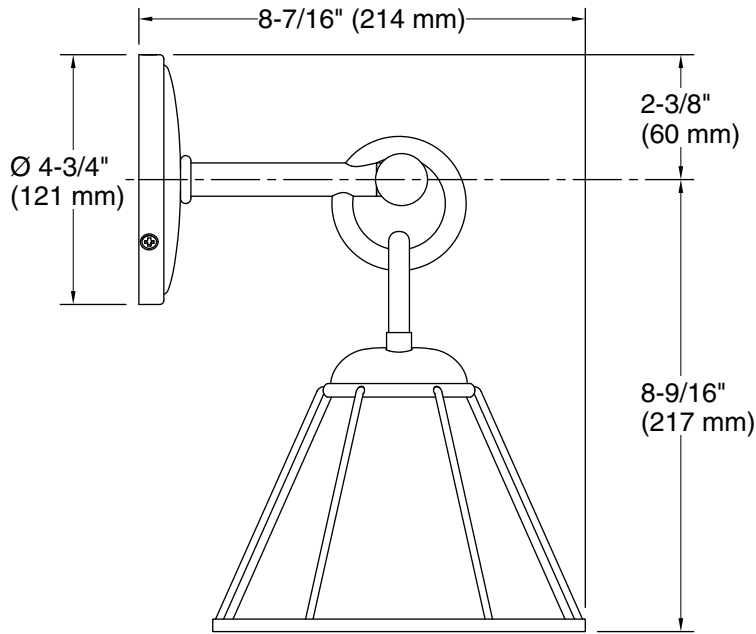

Features

- Uniquely shaped glass shades intersect with decorative metal rings and rods in equestrian-inspired designs
- A great piece for almost any space — master bathroom, guest bathroom, hallway, or bedside
- Requires one bulb with medium (E26) base; type A or G bulb recommended (sold separately)
- Suitable for damp locations, per UL 1598
- Includes installation hardware

Required Electrical Service

One circuit required.

120 V, 60 Hz

Technical Information

All product dimensions are nominal.

Installation Type:	Wall-mount
Material:	Steel, Brass, Glass
Number of Lights:	1
Lighting Type:	Socket-based
Socket Type:	E-26 Medium
Number of Shades:	1
Shade Type:	Glass - clear