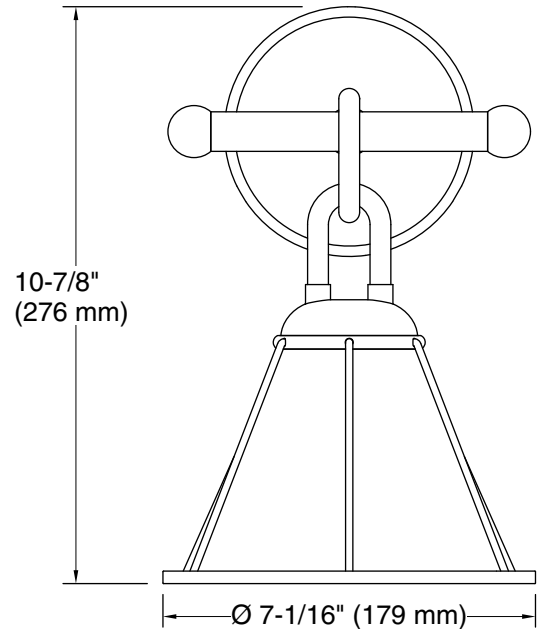

Features

- Uniquely shaped glass shades intersect with decorative metal rings and rods in equestrian-inspired designs
- A great piece for almost any space — master bathroom, guest bathroom, hallway, or bedside
- Requires one bulb with medium (E26) base; type A or G bulb recommended (sold separately)
- Suitable for damp locations, per UL 1598
- Includes installation hardware

Required Electrical Service

One circuit required.

120 V, 60 Hz

Technical Information

All product dimensions are nominal.

Installation Type:	Wall-mount
Material:	Steel, Brass, Glass
Number of Lights:	1
Lighting Type:	Socket-based
Socket Type:	E-26 Medium
Number of Shades:	1
Shade Type:	Glass - clear