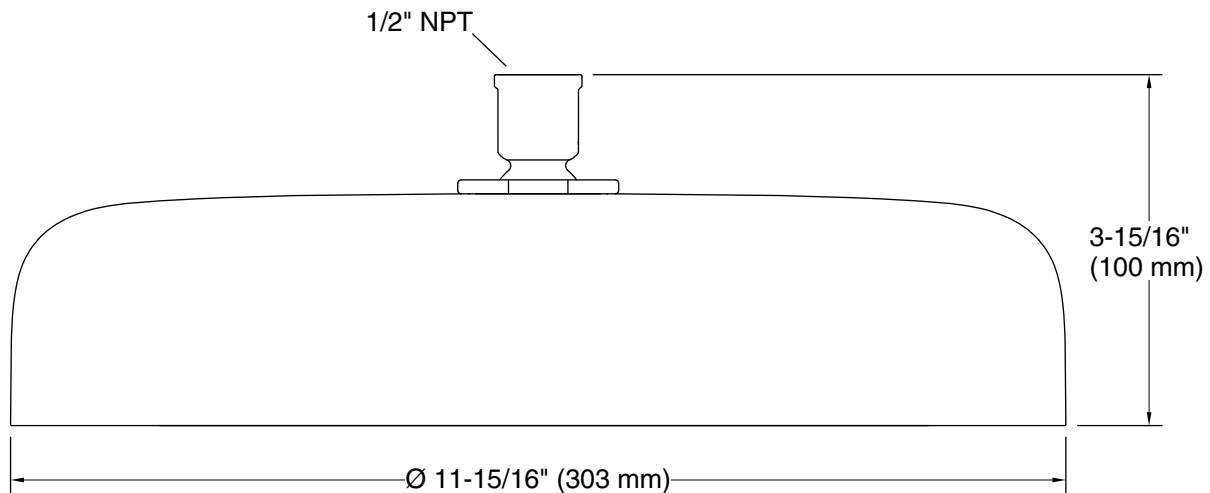

Technical Information

All product dimensions are nominal.

Showerhead/Body Spray:

Rated maximum flow: 1.75 gal/min (6.6 l/min)

Pressure: 80 psi (5.5 bar)