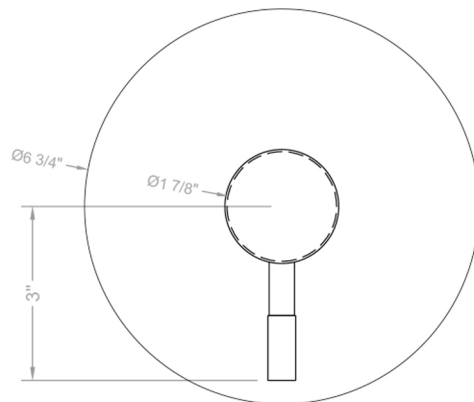

# Round Plate With Contempo Round Lever Trim For Pressure Balance Cycling Valve (J-CSV)

**Model #: A426-TRIM-**

## FEATURES:

- All brass construction
- Rotating the handle counter clockwise turns on the water & controls the water temperature
- Requires rough valve J-CSV
- Lever trim is ADA compliant
- All new handles and screw-less plate design
- Not available in BKN, PCU, PG

## SPECIFICATION DRAWING:

FRONT VIEW

SIDE VIEW

X Varies With Install