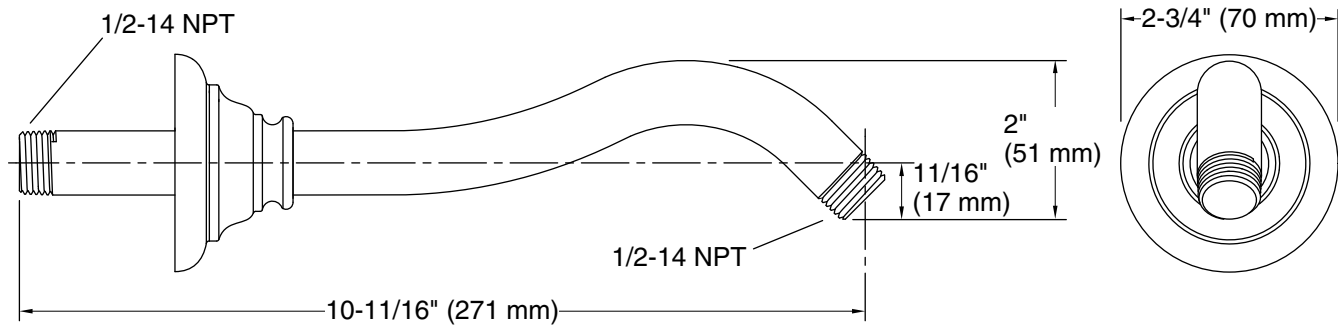

Features

- 1/2" NPT connection
- Coordinates with other products in the Artifacts collection
- 10-11/16" (297 mm) x 2-3/4" (70 mm) x 2-3/4" (70 mm)

Material

- Durable metal construction

Codes/Standards

None Applicable

Technical Information

All product dimensions are nominal.

Spout:

Notes

Measure your actual product for roughing-in details.