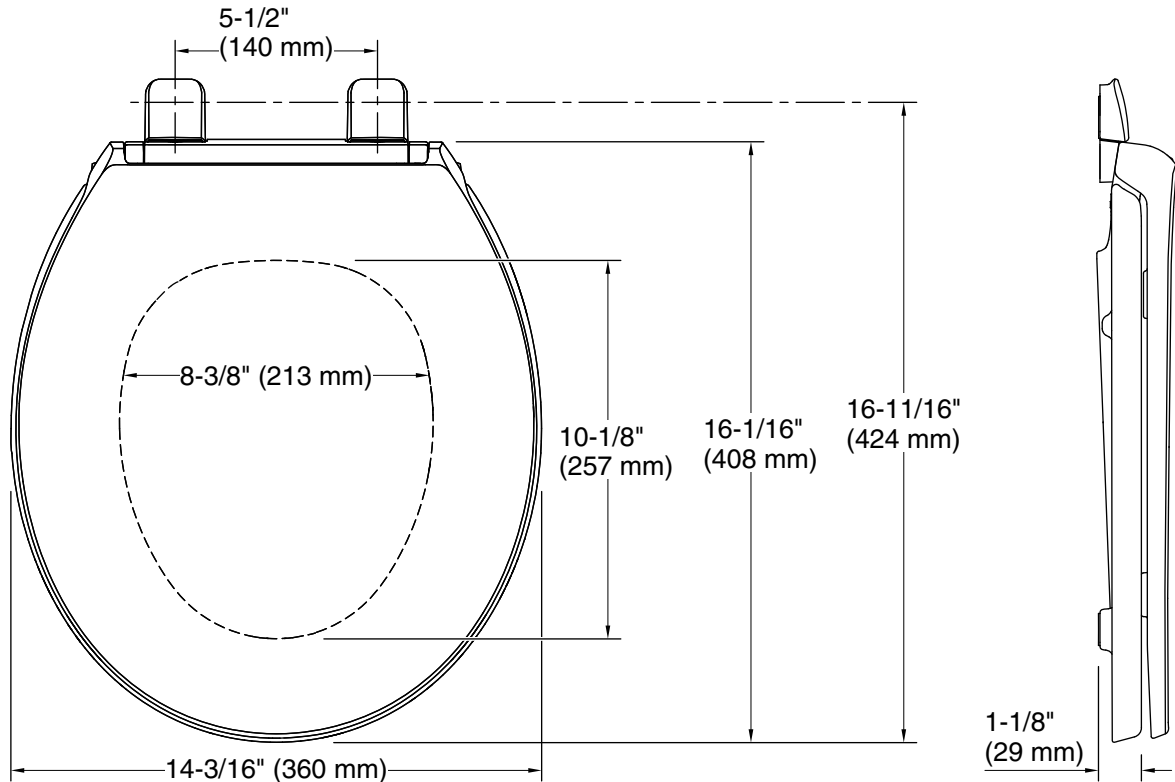

**Technical Information**

All product dimensions are nominal.

- Seat shape type: Round-front
- Seat front type: Closed-front
- Seat-mounting holes: 5-1/2" (140 mm)

**Notes**

Install this product according to the installation instructions.