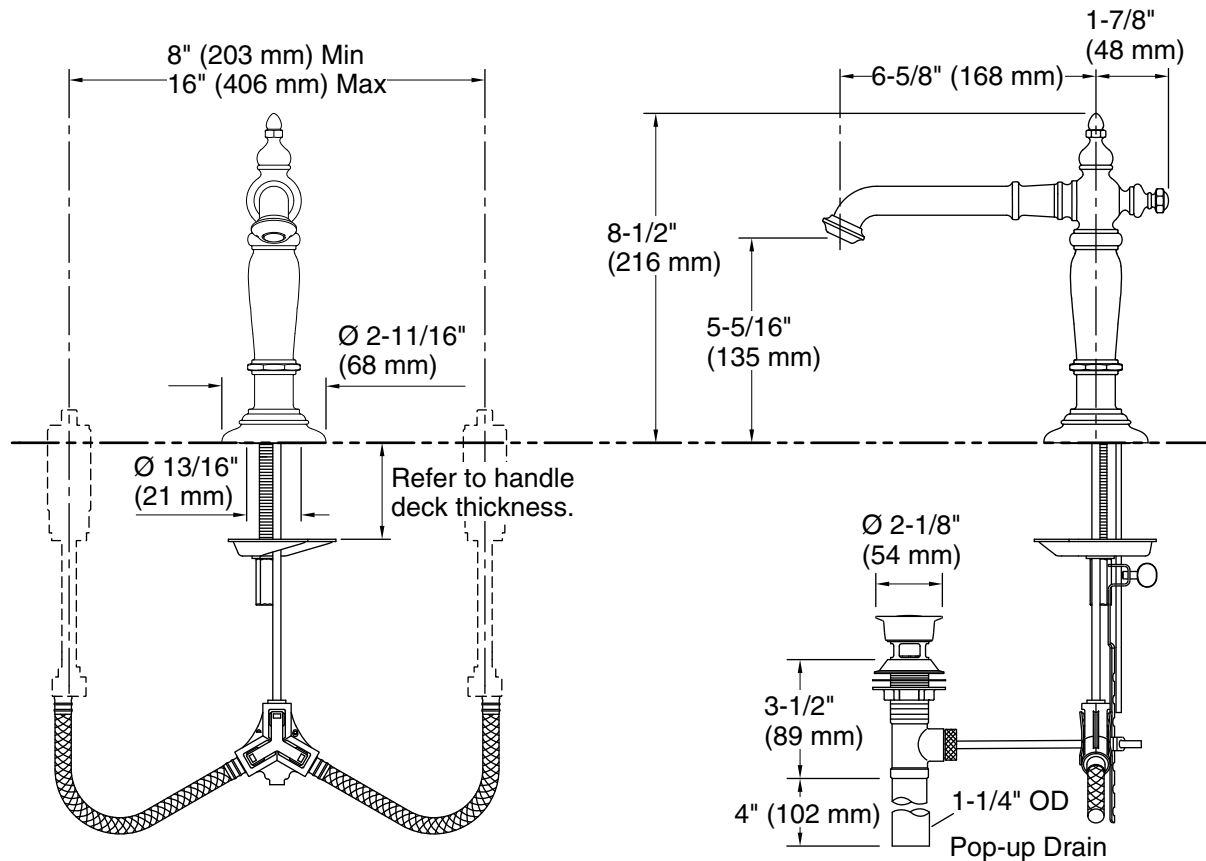

### Technical Information

All product dimensions are nominal.

#### Spout:

Spout reach: 6-5/8" (168 mm)