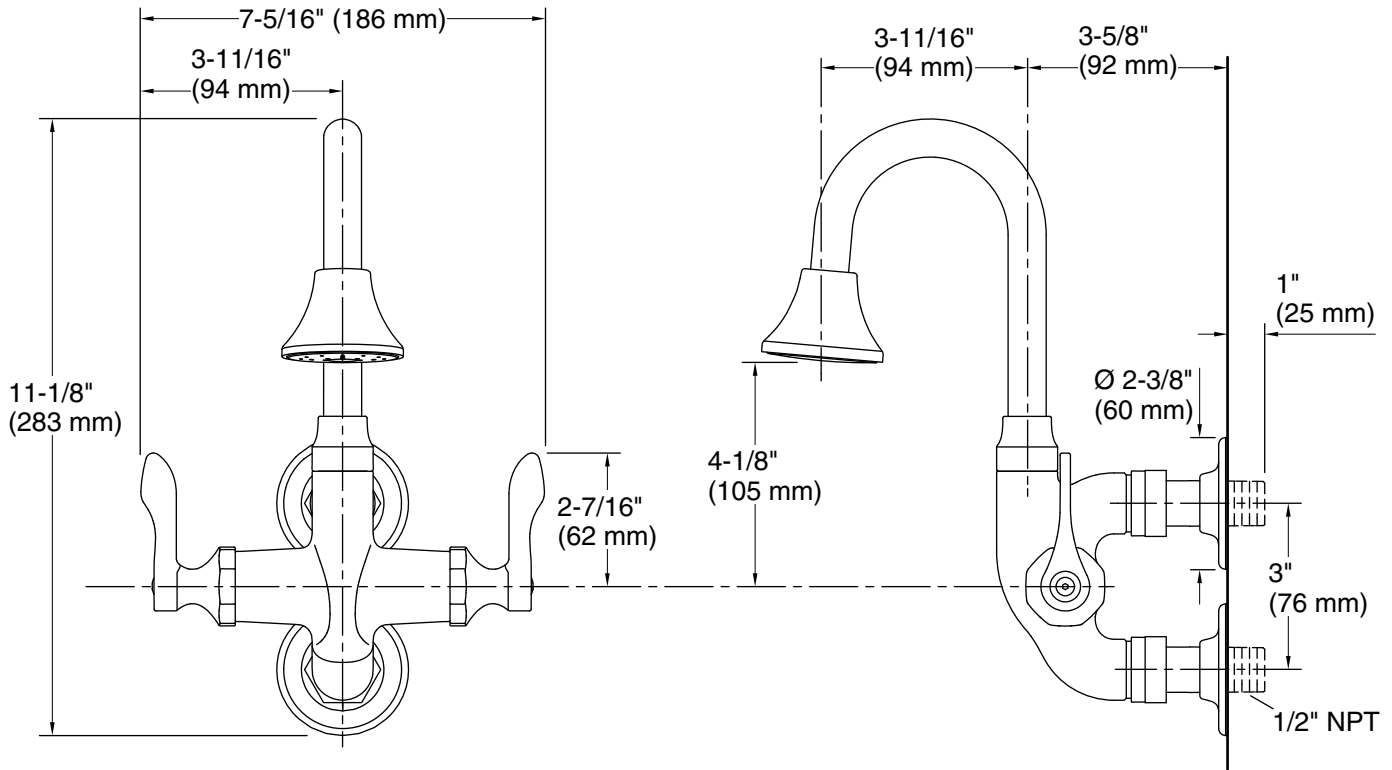

Features

- Two-handle gooseneck bathroom sink faucet
- 3-11/16" (94 mm) gooseneck spout with rosespray
- 7-5/16" (186 mm) wall-to-spout outlet
- 1.2 gpm (4.5 lpm) maximum flow rate
- Lever handles with red/blue indexing (ADA-compliant with correct installation)
- Optional decorative handle covers
- KOHLER® ceramic disc valves exceed industry longevity standards for a lifetime of durable performance
- Less drain
- Adjustable flanges
- External NPT connections
- Complies with the Safe Drinking Water Act (SDWA)

Material

- Brass

Installation

- 3" vertical wall-mount installation
- Pairs with the Brockway wall-mounted wash sink

Recommended Products/Accessories

- K-3200 36" wall-mount utility sink
- K-3202 48" wall-mount utility sink
- K-3203 60" wall-mount utility sink
- K-23723 Faucet cleaner

Technical Information

All product dimensions are nominal.

Faucet:

Flow rate: 1.2 gal/min (4.5 l/min)

Pressure: 60 psi (4.1 bar)

Drain included: No

Spout:

Spout reach: 3-11/16" (93 mm)