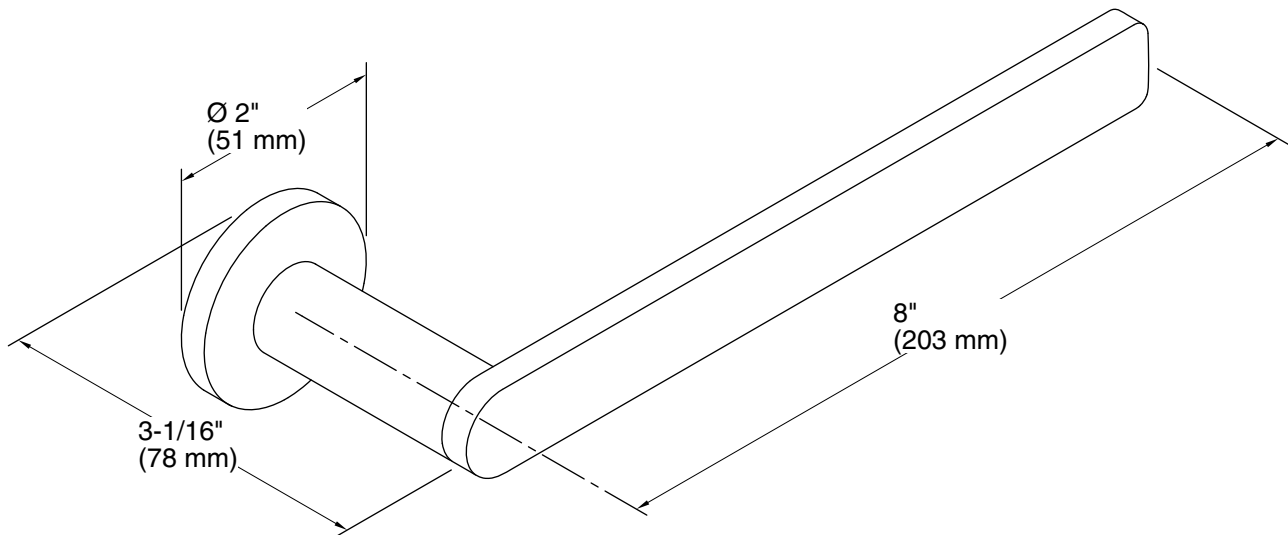

## Technical Information

All product dimensions are nominal.

Installation Type: Wall-mount

Material: Zinc, Brass