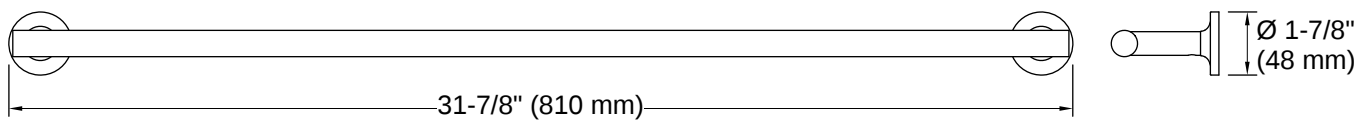

Installation

- Tools and installation hardware included

Installation Notes

Install this product according to the installation instructions.