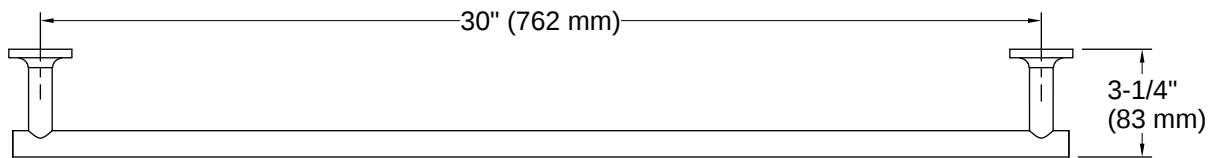

Installation

- Tools and installation hardware included

Installation Notes

Install this product according to the installation instructions.