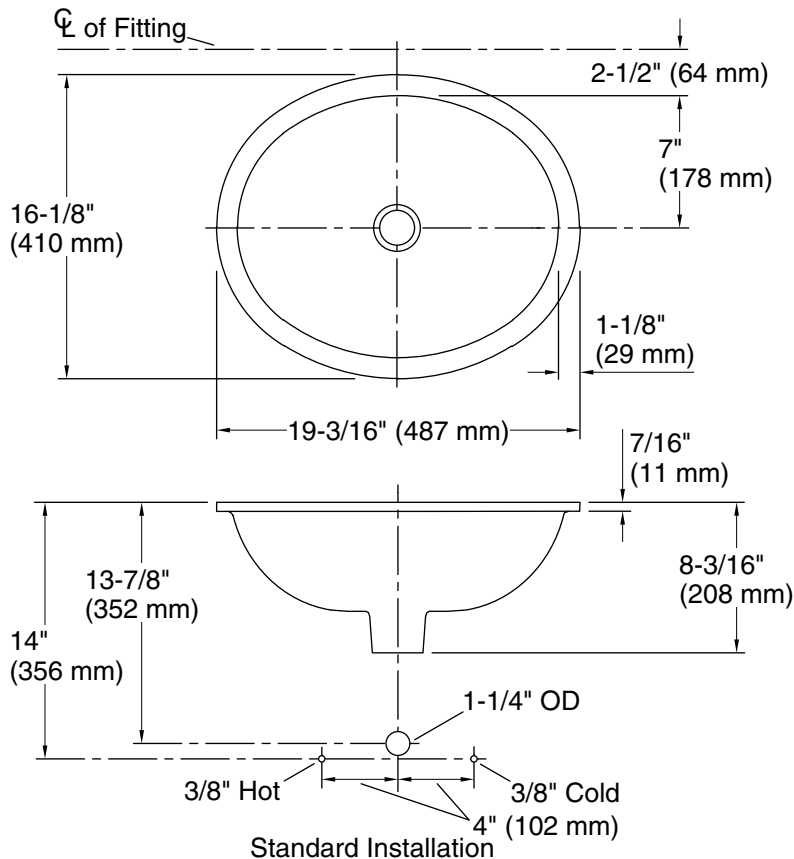

| Color | Code | Description |
|-------|------|-------------|
|-------|------|-------------|

| | | |
|---|---|-------|
|  | 0 | White |
|---|---|-------|

Technical Information

All product dimensions are nominal.

| | |
|---------------------|---|
| Bowl configuration: | Single |
| Installation: | Undermount |
| Bowl area (Only): | Length: 17" (432 mm) Width: 14" (356 mm) Water depth: 6-3/8" (162 mm) |
| Drain hole: | 1-3/4" (44 mm) |
| Template: | 1151011-7, required, included |