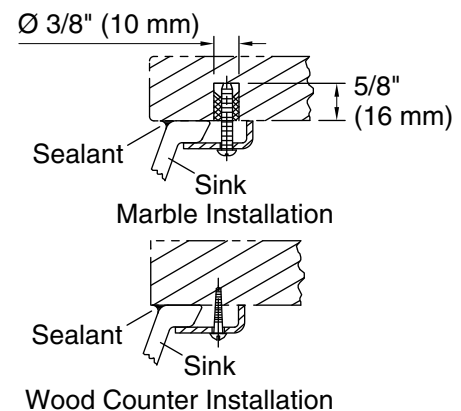

| Color | Code | Description |
|-------|------|-------------|
|-------|------|-------------|

| | | |
|---|---|-------|
|  | 0 | White |
|---|---|-------|

Technical Information

All product dimensions are nominal.

| | |
|---------------------|---|
| Bowl configuration: | Single |
| Installation: | Undermount |
| Bowl area (Only): | Length: 17" (432 mm) Width: 14" (356 mm) Water depth: 6-3/8" (162 mm) |
| Drain hole: | 1-3/4" (44 mm) |
| Template: | 1151011-7, required, included |