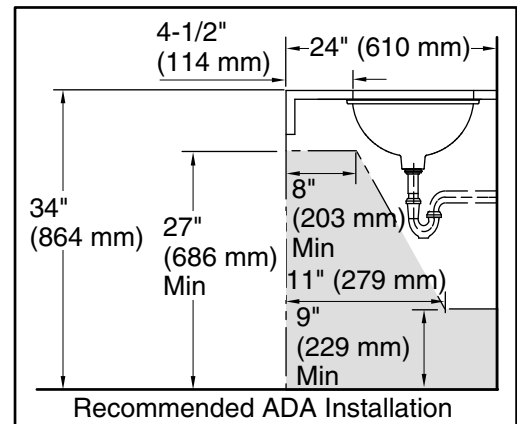

| Color | Code | Description |
|-------|------|-------------|
|-------|------|-------------|

| | | |
|---|---|-------|
|  | 0 | White |
|---|---|-------|

Technical Information

All product dimensions are nominal.

| | |
|---------------------|---|
| Bowl configuration: | Single |
| Installation: | Undermount |
| Bowl area (Only): | Length: 17" (432 mm) Width: 14" (356 mm) Water depth: 6-3/8" (162 mm) |
| Drain hole: | 1-3/4" (44 mm) |
| Template: | 1151011-7, required, included |