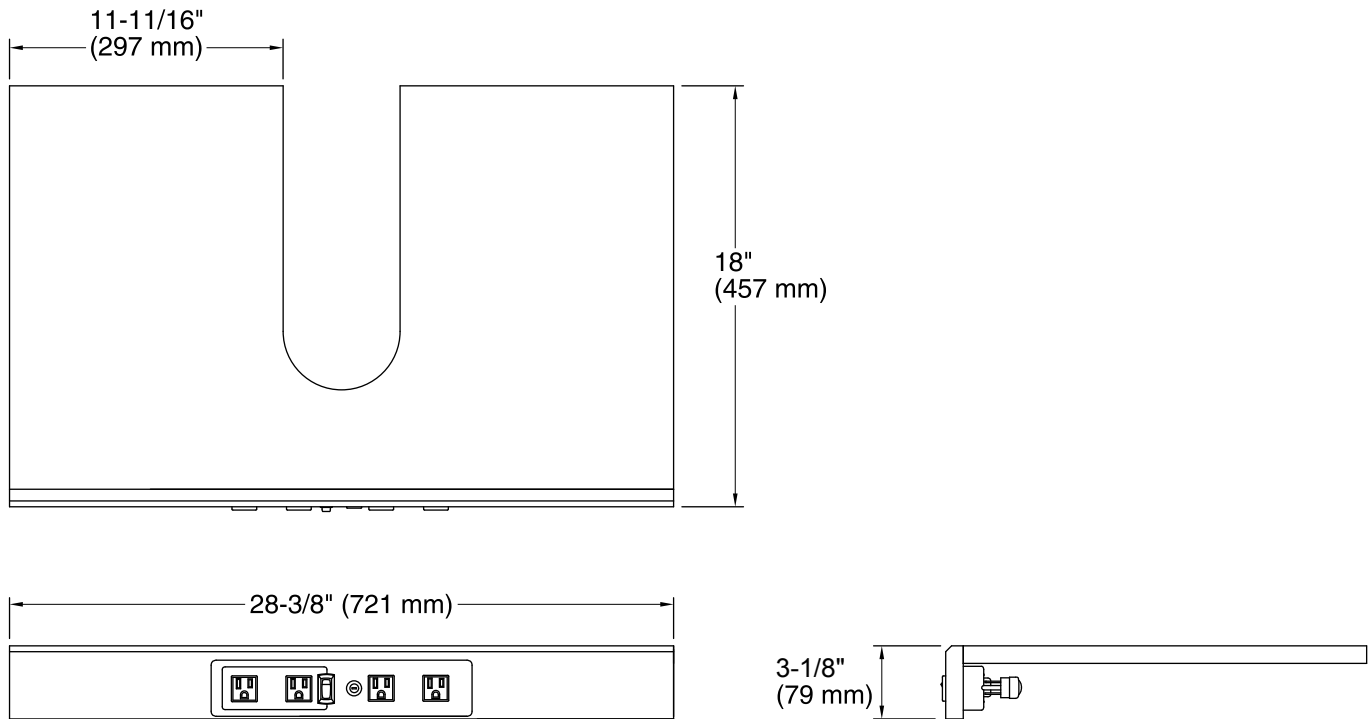

Adjustable shelf with electrical outlets shall be 28-3/8" (721 mm) in width, 18" (457 mm) in depth, and 3-1/8" (79 mm) in height. Adjustable shelf with electrical outlets shall be made of solid wood and veneers. Adjustable shelf with electrical outlets shall be catalyzed conversion varnish finish. Adjustable shelf with electrical outlets shall include four electrical outlets; two switched and two unswitched. Adjustable shelf with electrical outlets shall be KOHLER Model K-99678-SH2.