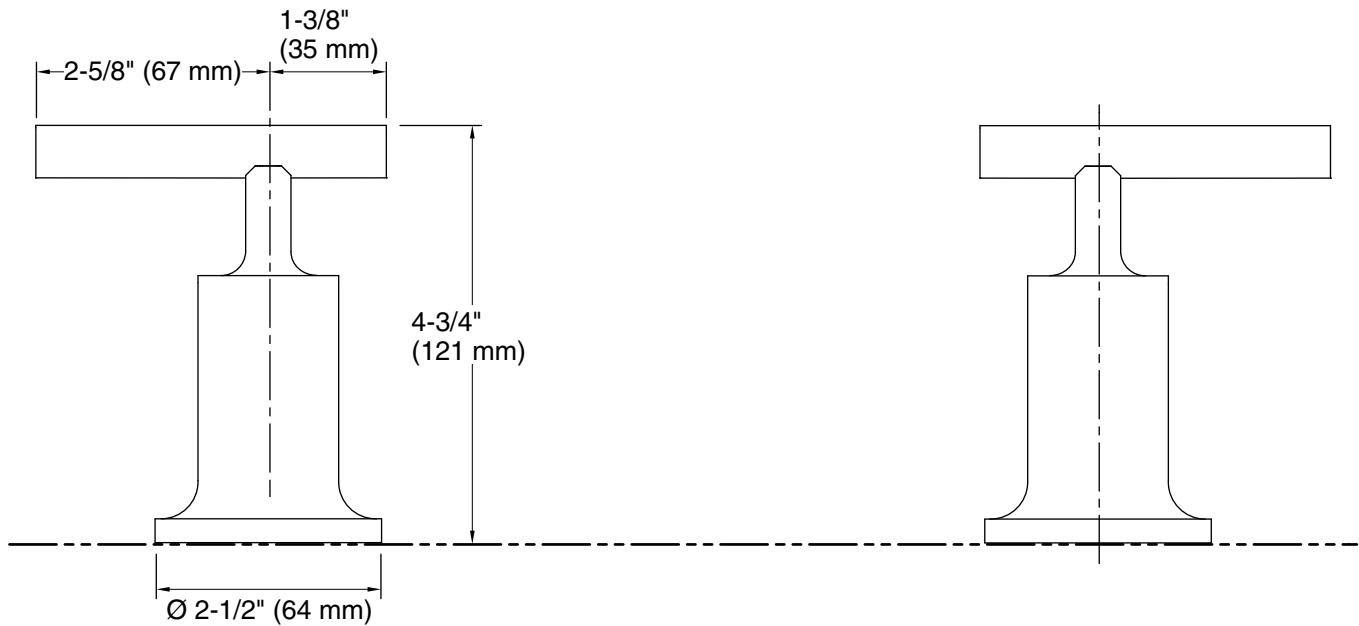

Technical Information

All product dimensions are nominal.

Notes

Install this product according to the installation instructions.

ADA, OBC, CSA B651 compliant when installed to the specific requirements of these regulations.