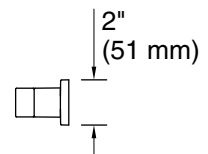

Technical Information

All product dimensions are nominal.

Material: Zinc, Stainless Steel

Notes

Install this product according to the installation instructions.

WARNING: Risk of personal injury. The wall plates on the grab bar must be mounted to a brace between the wall studs. This will ensure that the weight of the user is adequately supported.

ADA compliant when installed to the specific requirements of these regulations.