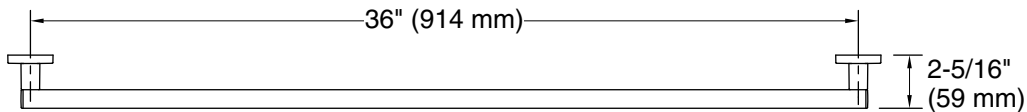

Technical Information

All product dimensions are nominal.

Material: Zinc, Stainless Steel

Notes

Install this product according to the installation instructions.

WARNING: Risk of personal injury. The wall plates on the grab bar must be mounted to a brace between the wall studs. This will ensure that the weight of the user is adequately supported.

ADA compliant when installed to the specific requirements of these regulations.