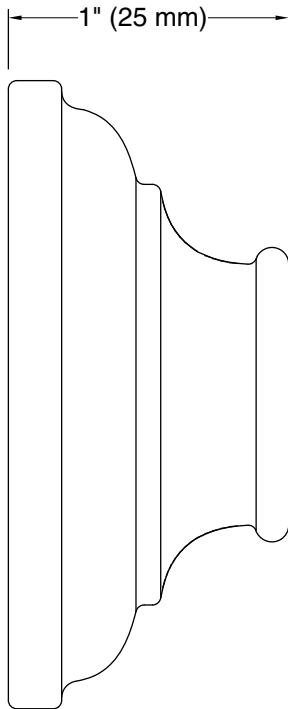

Features

- For use with the K-72798 Artifacts slidebar

Material

- Durable metal construction
- KOHLER finishes resist corrosion and tarnishing

Required Products/Accessories

K-72798 Shower Slidebar

Codes/Standards

Technical Information

All product dimensions are nominal.

Spout:

Notes

Install this product according to the installation instructions.