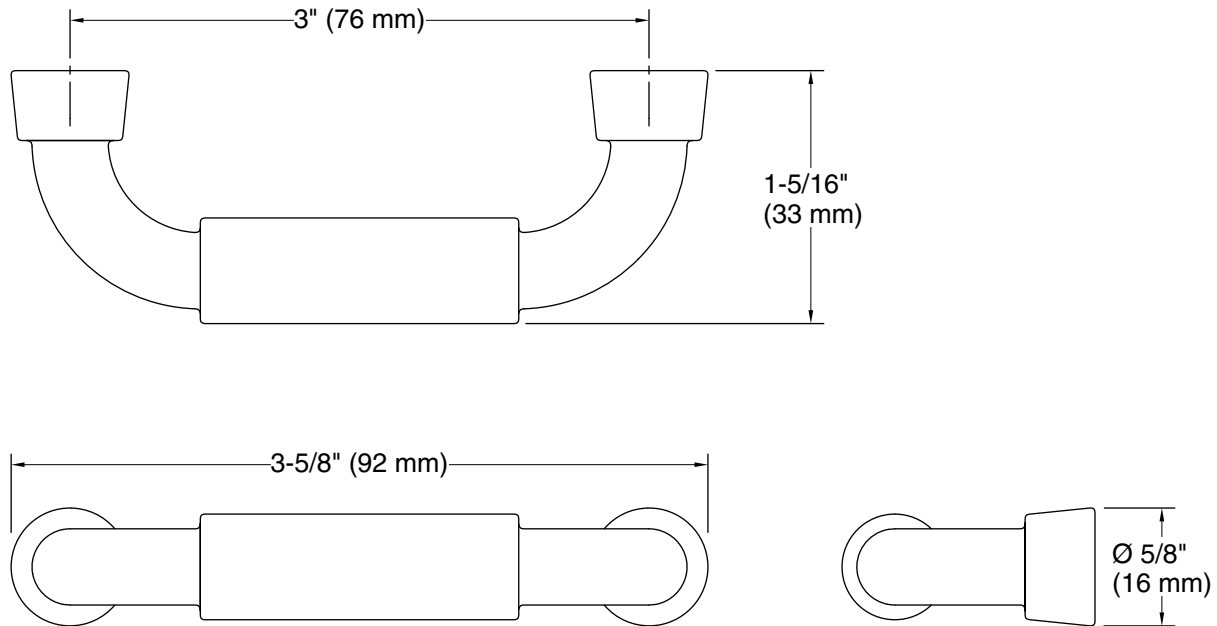

Features

- 3" (76 mm) cabinet pull.
- Coordinates with Tone faucets, accessories, and showering components to complete your bathroom.

Material

- Premium metal construction for durability and reliability.
- KOHLER finishes resist corrosion and tarnishing.

Technical Information

All product dimensions are nominal.

Material: Zinc