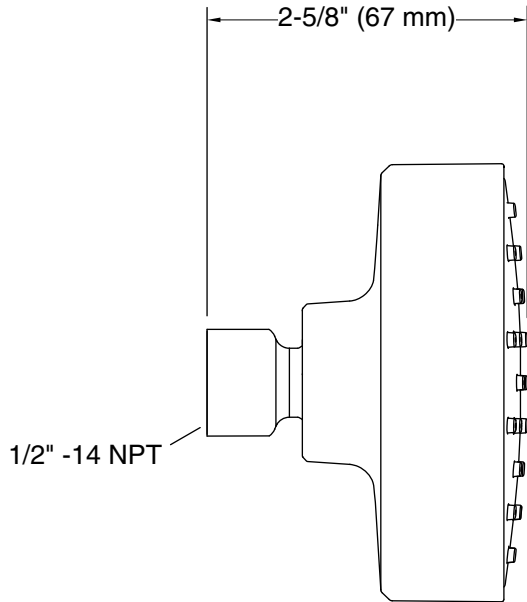

Features

- Showerhead features contemporary design.
- 1.75 gpm (6.6 lpm) showerhead flow rate.
- Spray nozzles cover full area of 3-9/16" (90 mm) sprayhead.
- Full-coverage spray produces an encompassing spray ideal for everyday use.
- MasterClean™ sprayface features an easy-to-clean surface that withstands mineral buildup.

Material

- KOHLER finishes resist corrosion and tarnishing.

Installation

- Shower arm and flange sold separately.
- Wall-mount.
- 1/2" (12 mm) 14 NPT connection.

Water Conservation & Rebates

- This product can help a building earn Water Efficiency points in LEED® Green Building Rating System.

Recommended Products/Accessories

K-7395 Shower Arm and Flange
K-7397 Shower Arm and Flange
K-23723 Faucet cleaner

Codes/Standards

ASME A112.18.1/CSA B125.1
DOE - Energy Policy Act 1992
EPA WaterSense®
California Energy Commission (CEC)

Technical Information

All product dimensions are nominal.

Drain included: No

Showerhead/Body Spray:

Rated maximum flow: 1.75 gal/min (6.6 l/min)

Notes

Install this product according to the installation guide.