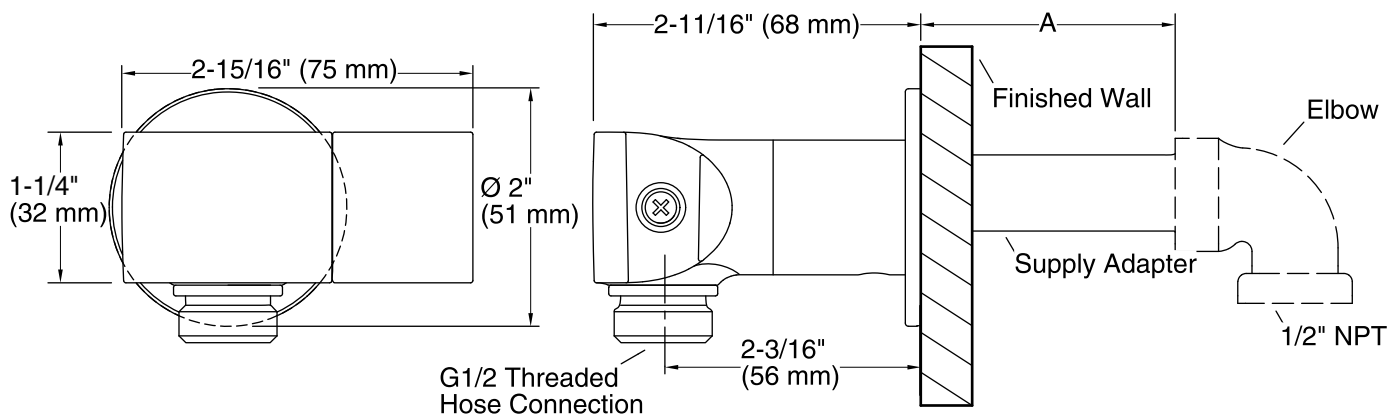

Supply Adapter	A
1218069 (included)	1-13/16" – 2-5/16" (46 mm – 59 mm)
1229031*	0 – 1/2" (0 – 13 mm)
1247986*	5/16" – 13/16" (8 mm – 21 mm)
1247985*	13/16" – 1-5/16" (21 mm – 33 mm)
1247984*	1-5/16" – 1-13/16" (33 mm – 46 mm)
1218070*	2-5/16" – 2-13/16" (59 mm – 71 mm)
1218071*	2-13/16" – 3-5/16" (71 mm – 84 mm)

*Sold Separately

Technical Information

All product dimensions are nominal.

Notes

Install this product according to the installation guide.

If dimension "A" is between 1-13/16" (46 mm) and 2-5/16" (59 mm) use the included supply adapter. For the other dimensions, order the appropriate supply adapter.