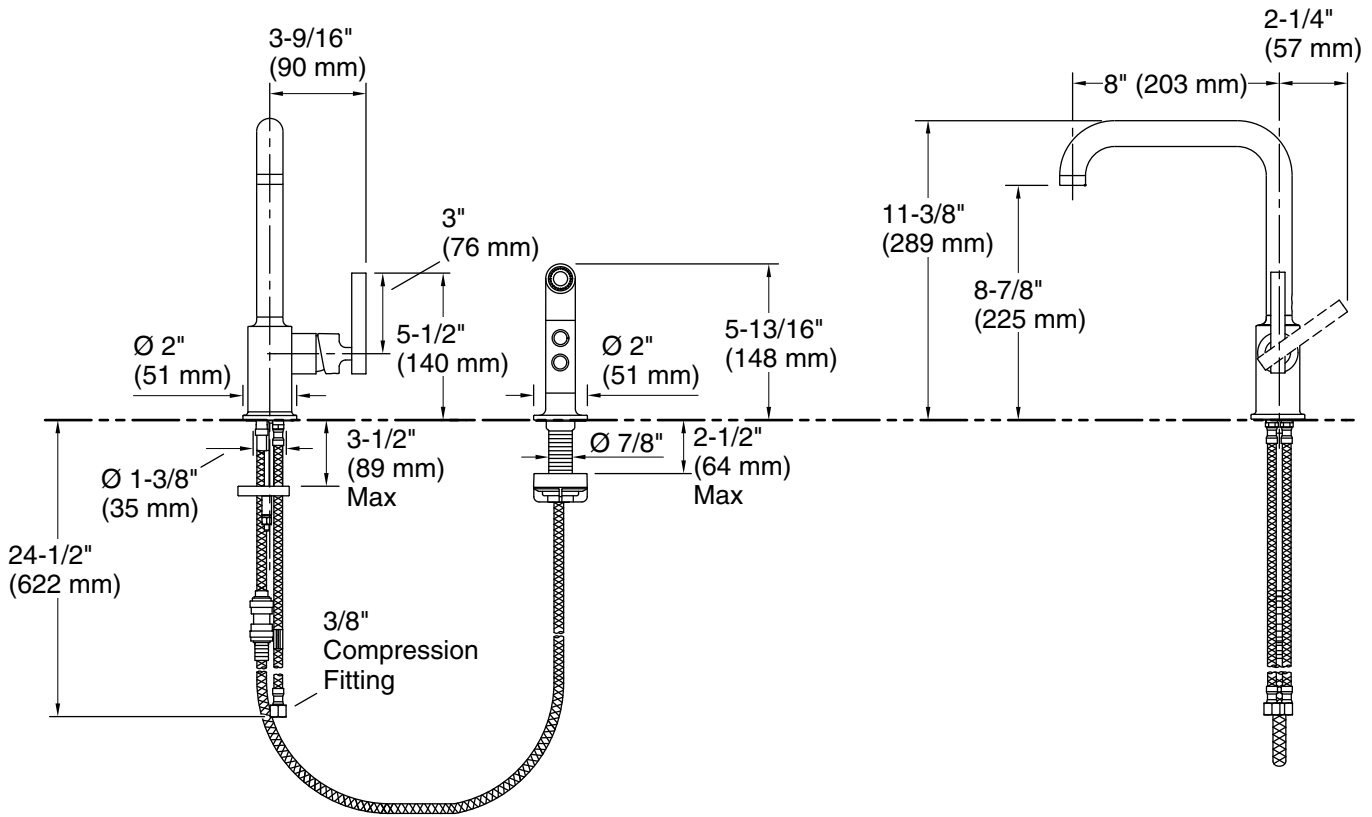

### Technical Information

All product dimensions are nominal.

Faucet flow rate: 1.5 gal/min (5.7 l/min)

### Spout:

Spout reach: 8-7/8" (226 mm)