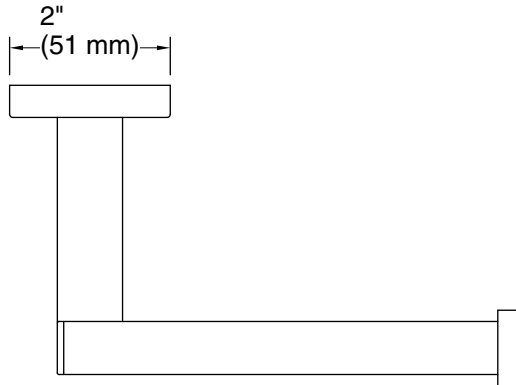

Technical Information

All product dimensions are nominal.

Material: Zinc, Brass

Notes

Install this product according to the installation instructions.

CAUTION: Risk of personal injury. Do not install these products in any area where they are likely to be used inadvertently as a grab bar or support bar. These products are not designed or intended for use as a grab bar or support bar.