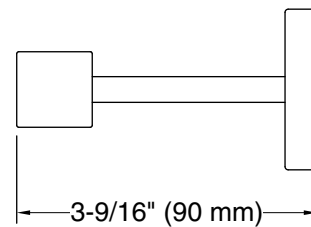

Technical Information

All product dimensions are nominal.

Material: Zinc, Brass

Notes

Install this product according to the installation instructions.

CAUTION: Risk of personal injury. Do not install these products in any area where they are likely to be used inadvertently as a grab bar or support bar. These products are not designed or intended for use as a grab bar or support bar.