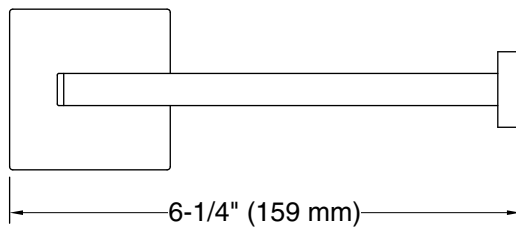

Technical Information

All product dimensions are nominal.

Material: Zinc, Brass

Notes

Install this product according to the installation instructions.

CAUTION: Risk of personal injury. Do not install these products in any area where they are likely to be used inadvertently as a grab bar or support bar. These products are not designed or intended for use as a grab bar or support bar.