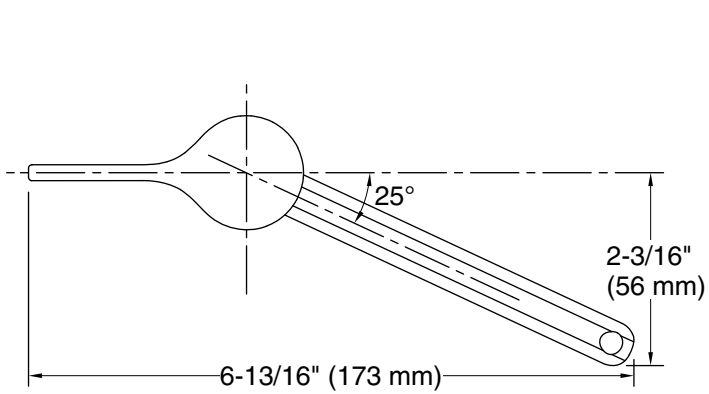

**Cimarron®**  
Left-hand trip lever  
**K-25986-L**

**Features**

- Left-hand trip lever.
- For use with the Cimarron® Revolution 360® toilet.

**Material**

- Premium metal construction for durability and reliability.
- KOHLER finishes resist corrosion and tarnishing.

## Technical Information

All product dimensions are nominal.

Material: Zinc