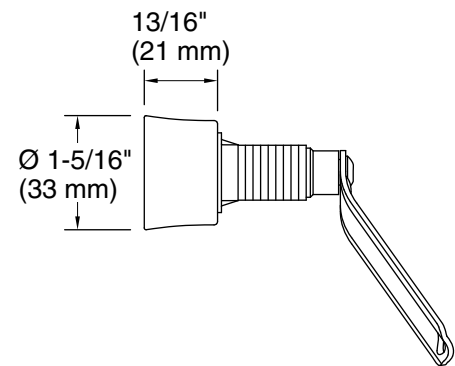

**Cimarron®**  
Left-hand trip lever  
**K-25986-L**

**Features**

- Left-hand trip lever.
- For use with the Cimarron® Revolution 360® toilet.

**Material**

- Premium metal construction for durability and reliability.
- KOHLER finishes resist corrosion and tarnishing.

## Technical Information

All product dimensions are nominal.

Material: Zinc