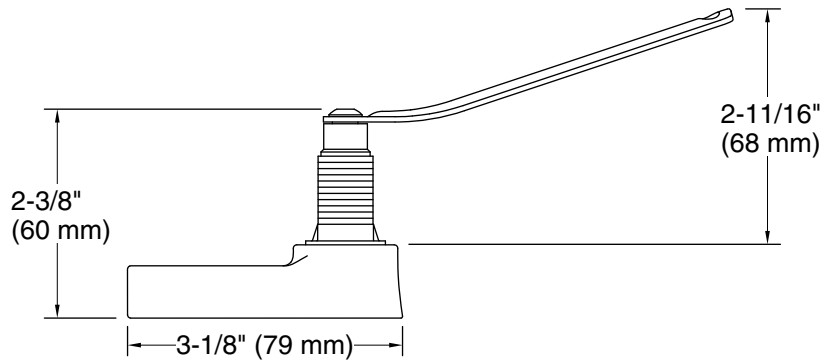

**Cimarron®**  
Left-hand trip lever  
**K-25986-L**

**Features**

- Left-hand trip lever.
- For use with the Cimarron® Revolution 360® toilet.

**Material**

- Premium metal construction for durability and reliability.
- KOHLER finishes resist corrosion and tarnishing.

## Technical Information

All product dimensions are nominal.

Material: Zinc